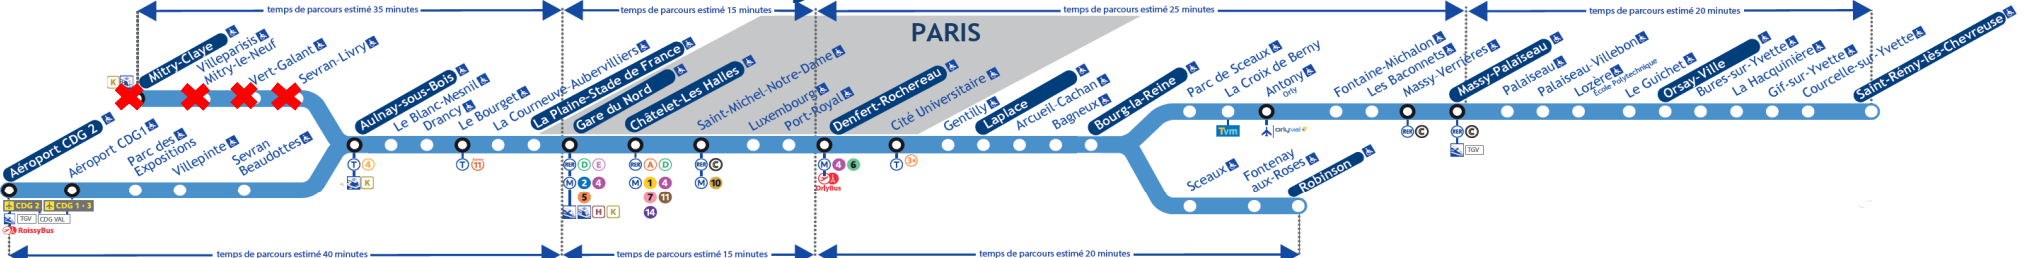

INFORMATION HORAIRES TRAVAUX

Aucun train entre Aulnay-sous-Bois et Mitry-Claye

Direction Saint-Rémy-Lès-Chevreuse • Robinson

NORD

SUD

sens de circulation

Le Samedi 11 mai 2019 & le Dimanche 12 mai 2019

Table of train departure and arrival times for the RER B line from Paris to Saint-Rémy-Lès-Chevreuse and Robinson. Columns include station names and specific times.

Table of train departure and arrival times for the RER B line from Paris to Saint-Rémy-Lès-Chevreuse and Robinson. Columns include station names and specific times.

Table of train departure and arrival times for the RER B line from Paris to Saint-Rémy-Lès-Chevreuse and Robinson. Columns include station names and specific times.