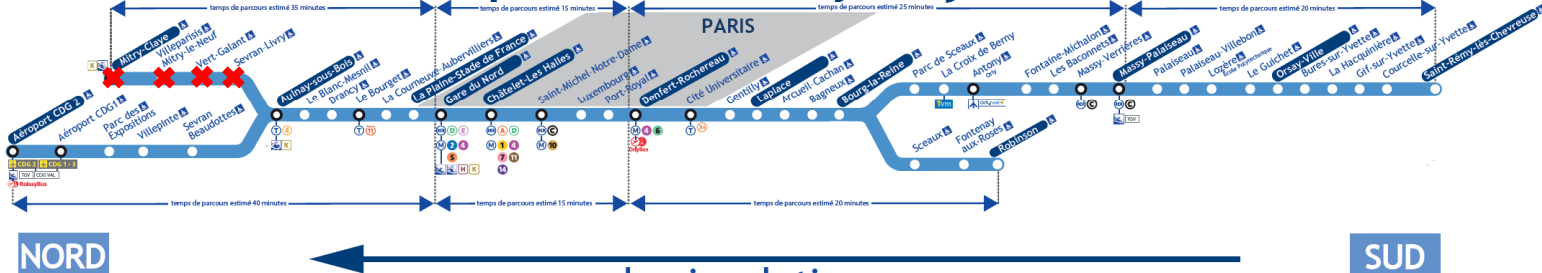

# INFORMATION HORAIRES TRAVAUX

Aucun train entre Aulnay-sous-Bois et Mitry-Claye

## Direction Aéroport CDG • Mitry-Claye

NORD

SUD

sens de circulation

Le Samedi 11 mai 2019 & le Dimanche 12 mai 2019

Table of train schedules for the RER B line during the strike on May 11 and 12, 2019. It includes columns for station names and departure times for various train types (R, S, N, etc.).

Table of train schedules for the RER B line during the strike on May 11 and 12, 2019. It includes columns for station names and departure times for various train types (R, S, N, etc.).

Footer containing logos for RATP, SNCF, and Transilien, along with website addresses (www.ratp.fr, www.transilien.com) and social media handles (@RERB, TeceFrance). It also includes a small pedestrian crossing sign.