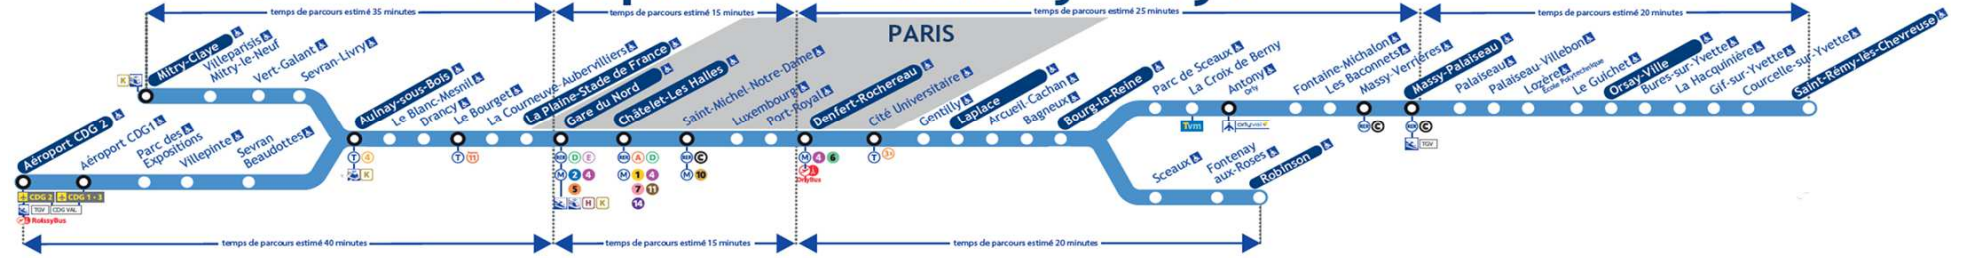

INFORMATION HORAIRES

Service valable du 19 août au 25 août 2019

Direction Aéroport CDG • Mitry-Claye

NORD

sens de circulation

SUD

Lundi au Vendredi

Samedi, Dimanche et Jours fériés

Table of train schedules for Monday to Friday. Columns include station names and departure times for various lines. A vertical label '05H00' is on the left.

Table of train schedules for Saturday, Sunday, and public holidays. Columns include station names and departure times. A vertical label '10H00' is on the left.

Table of train schedules for specific hours on weekdays. Columns include station names and departure times. A vertical label '15H15' is on the left.

Table of train schedules for specific hours on weekdays. Columns include station names and departure times. A vertical label '18H20' is on the left.

Table of train schedules for specific hours on weekdays. Columns include station names and departure times. A vertical label '21H45' is on the left.

RATP logo and website: www.ratp.fr Application mobile RATP