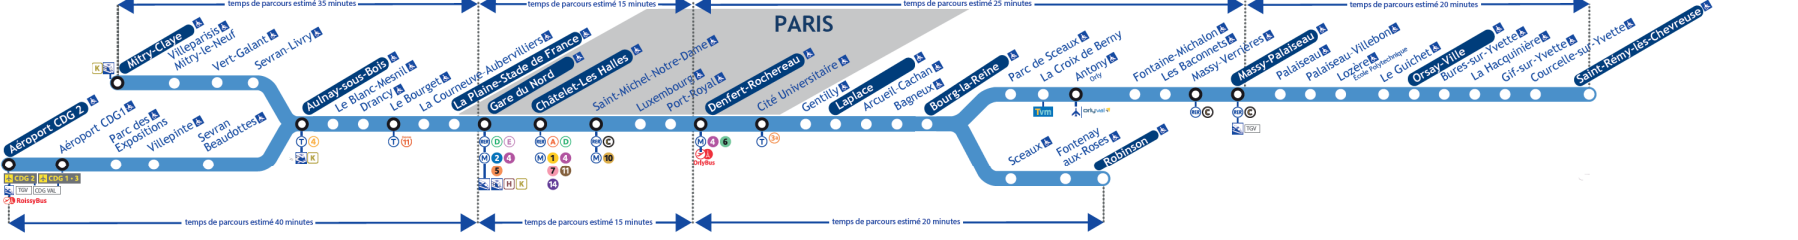

## RER B Direction Saint-Rémy-Lès-Chevreuse • Robinson

### sens de circulation Horaires valables le 20 septembre 2019

Table of departure times for RER B line in the North direction (NORD) from Paris to Saint-Rémy-Lès-Chevreuse and Robinson. Columns include station names and departure times in minutes.

Table of arrival times for RER B line in the North direction (NORD) at various stations. Columns include station names and arrival times in minutes.

Table of departure times for RER B line in the South direction (SUD) from Saint-Rémy-Lès-Chevreuse and Robinson to Paris. Columns include station names and departure times in minutes.

Table of arrival times for RER B line in the South direction (SUD) at various stations. Columns include station names and arrival times in minutes.

Table of departure times for RER B line in the South direction (SUD) from Paris to Saint-Rémy-Lès-Chevreuse and Robinson. Columns include station names and departure times in minutes.