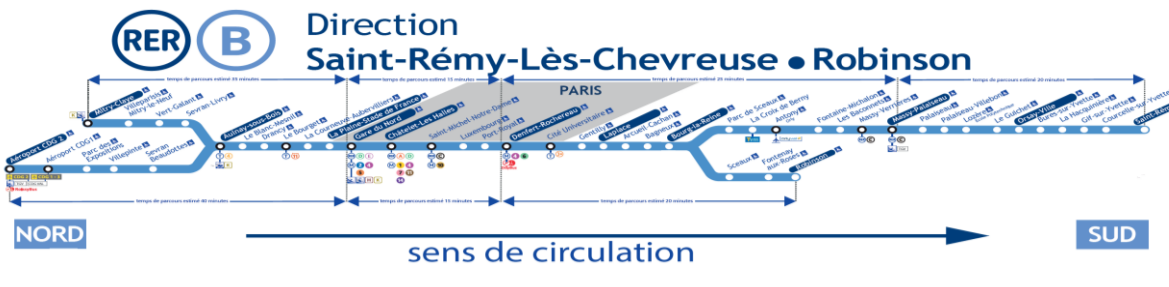

HORAIRES VALABLES DU 17 AU 20 MARS 2021

Table of train arrival and departure times for the RER B line. It includes station names and corresponding time slots for various routes.

Table of train arrival and departure times for the RER B line, continuing from the previous table. It includes station names and corresponding time slots.

Table of train arrival and departure times for the RER B line, continuing from the previous table. It includes station names and corresponding time slots.

Table of train arrival and departure times for the RER B line, continuing from the previous table. It includes station names and corresponding time slots.

Retrouvez toute l'info trafic EN GARE. Includes logos for RATP and SNCF, and the slogan 'S'UR NOS MÉDIAS D'INSTANT'.