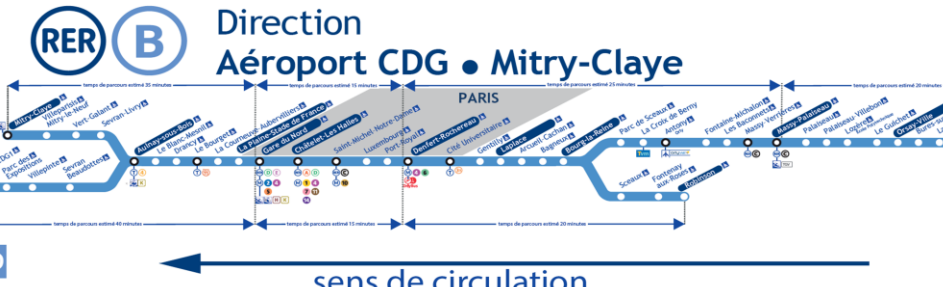

HORAIRES DES TRAINS VALABLES DU 10 AU 12 MAI 2021

Table of train departure times from Paris (RER B) to stations in the north (NORD) and south (SUD). Columns include station names, departure times, and train numbers. The table is organized into two main sections: NORD and SUD.

Table of train arrival times at stations in the north (NORD) and south (SUD). Columns include station names, arrival times, and train numbers. The table is organized into two main sections: NORD and SUD.

Table of train departure times from stations in the north (NORD) and south (SUD) to Paris. Columns include station names, departure times, and train numbers. The table is organized into two main sections: NORD and SUD.

Table of train arrival times at stations in the north (NORD) and south (SUD) from Paris. Columns include station names, arrival times, and train numbers. The table is organized into two main sections: NORD and SUD.