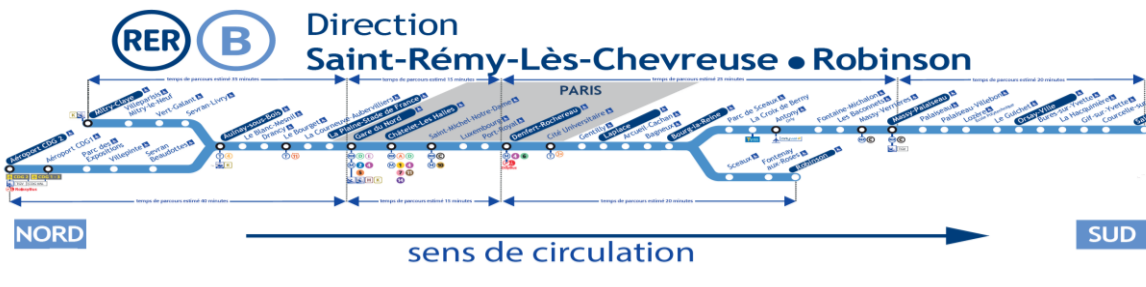

HORAIRES DES TRAINS TABULAIRES DU 31 MARS AU 3 JUIN 2021

Table of train schedules from Saint-Rémy-Lès-Chevreuse to Robinson, listing departure times for various stations including Aulnay-sous-Bois, La Courneuve, and Robinson.

Table of train schedules from Robinson to Saint-Rémy-Lès-Chevreuse, listing arrival times for various stations including Aulnay-sous-Bois, La Courneuve, and Saint-Rémy-Lès-Chevreuse.

Table of train schedules for the Aéroport CDG 2-TGV, listing departure times for stations like Villeparisis, Le Bourget, and Aéroport CDG 2-TGV.

Table of train schedules for the Aéroport CDG 1, listing departure times for stations like Villeparisis, Le Bourget, and Aéroport CDG 1.

Retrouvez toute l'info trafic

EN GARE. Auprès des agents RATP et SNCF. SUR NOS MÉDIAS DISTANTS: Vianavoy, trafilien.com, rerb.fr, rerb.fr-telelog.fr, rerp.fr, rerp.fr