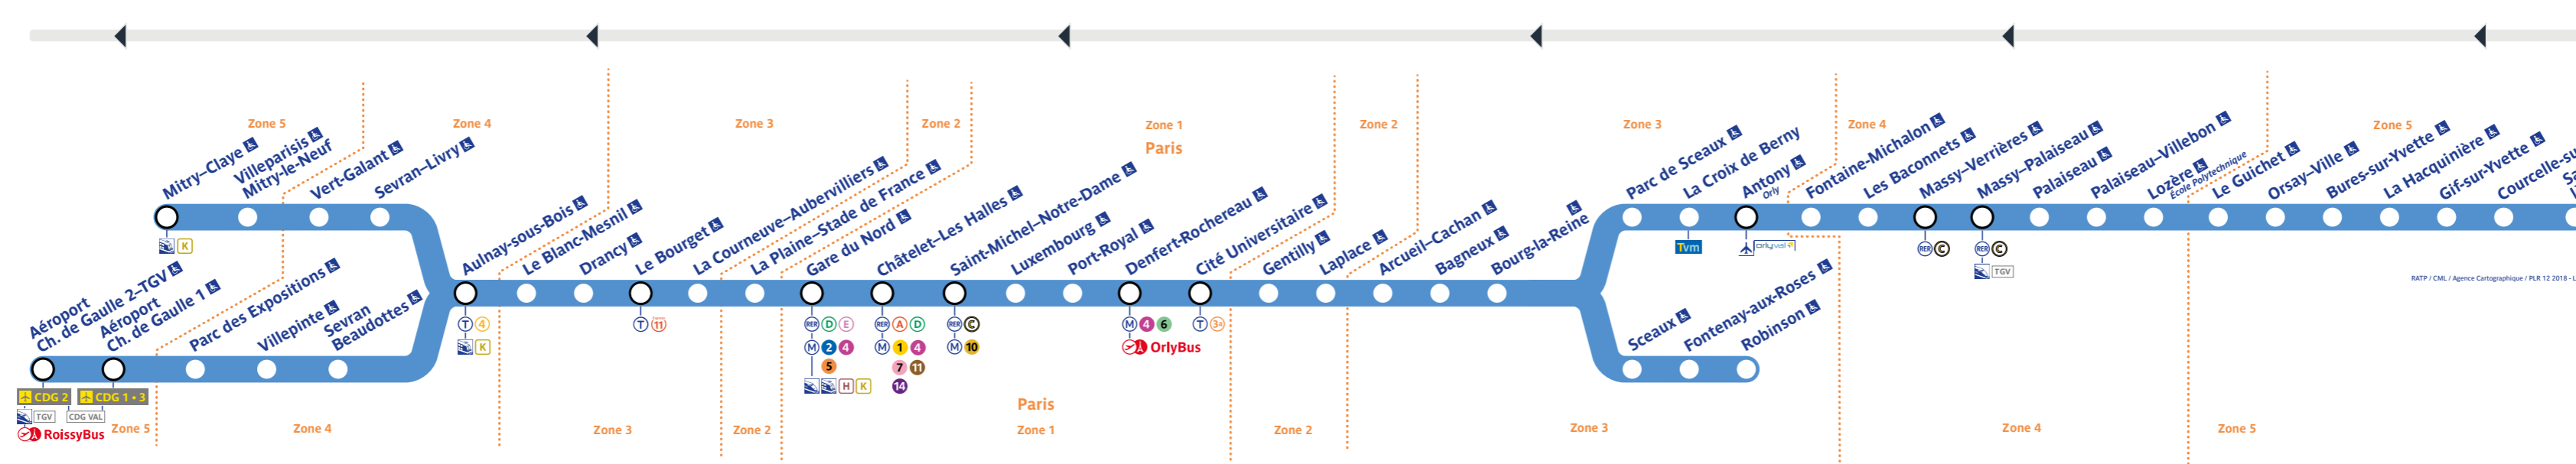

B

# Horaires

Timetable 时间表  
Horarios جدول الاوقات  
→ Aéroport Ch. de Gaulle 2 - TGV • Mitry-Claye

B

## Travaux du dimanche 4 juillet 2021

Table of departure times for RER B on Sunday, July 4, 2021. Columns represent stations from Robinson to Aéroport Ch. de Gaulle 2. Rows show departure times for various lines and directions.

Table of arrival times for RER B on Sunday, July 4, 2021. Columns represent stations from Aéroport Ch. de Gaulle 2 to Robinson. Rows show arrival times for various lines and directions.

Table of train frequency and interval times for RER B on Sunday, July 4, 2021. Columns represent stations from Aéroport Ch. de Gaulle 2 to Robinson. Rows show frequency and interval times for various lines and directions.