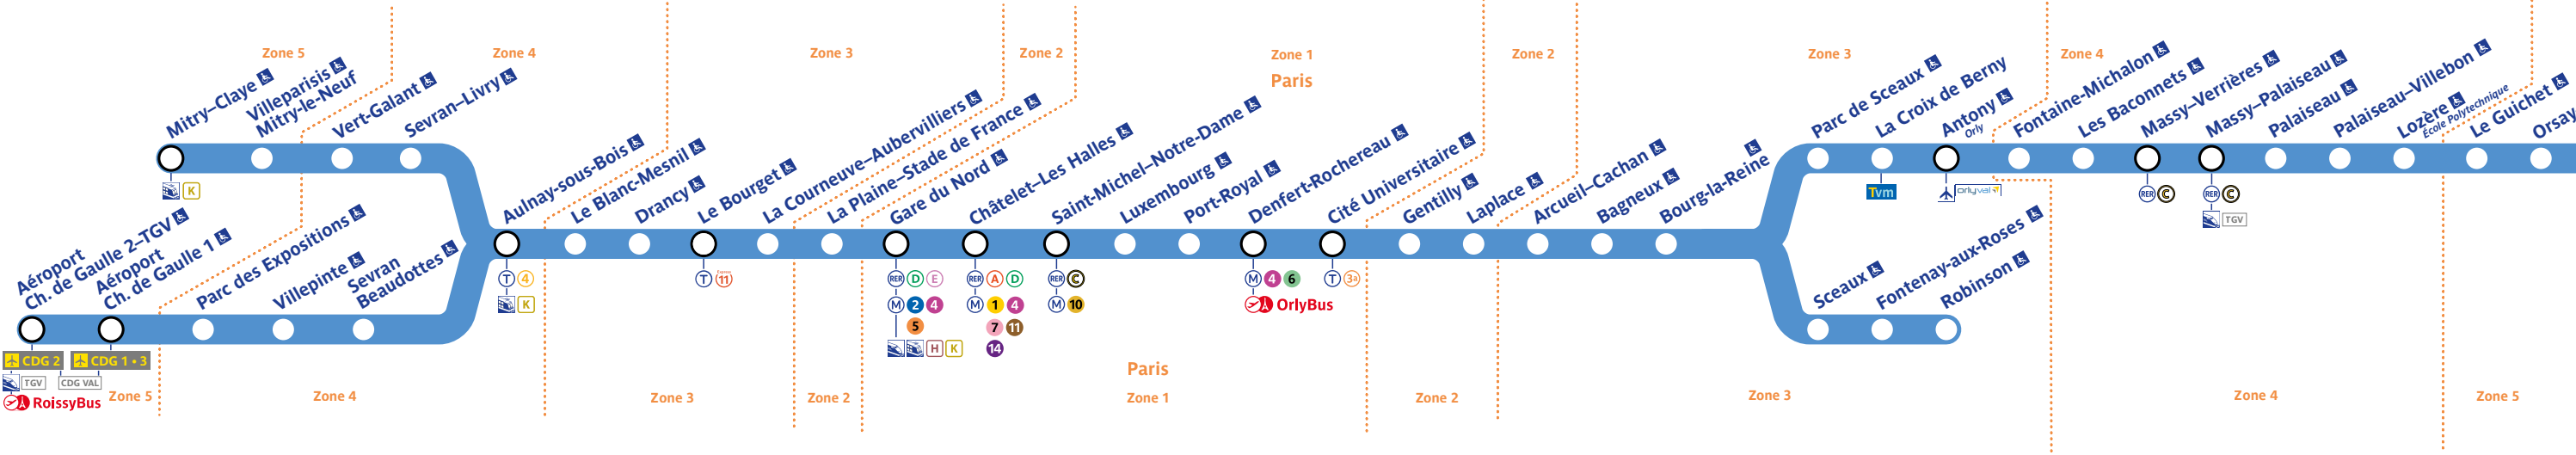

## → Aéroport Ch. de Gaulle 2 - TGV • Mityr-Claye

### Travaux du lundi 5 au jeudi 8 juillet 2021

Table with columns for stations (Robinson, Fontenay-aux-Roses, etc.) and rows for departure times (05:00, 05:05, etc.).

Table with columns for stations and rows for arrival times (11:06, 11:09, 11:10, etc.).

Table with columns for stations and rows for frequency/interval (17:51, 18:03, 18:05, etc.).