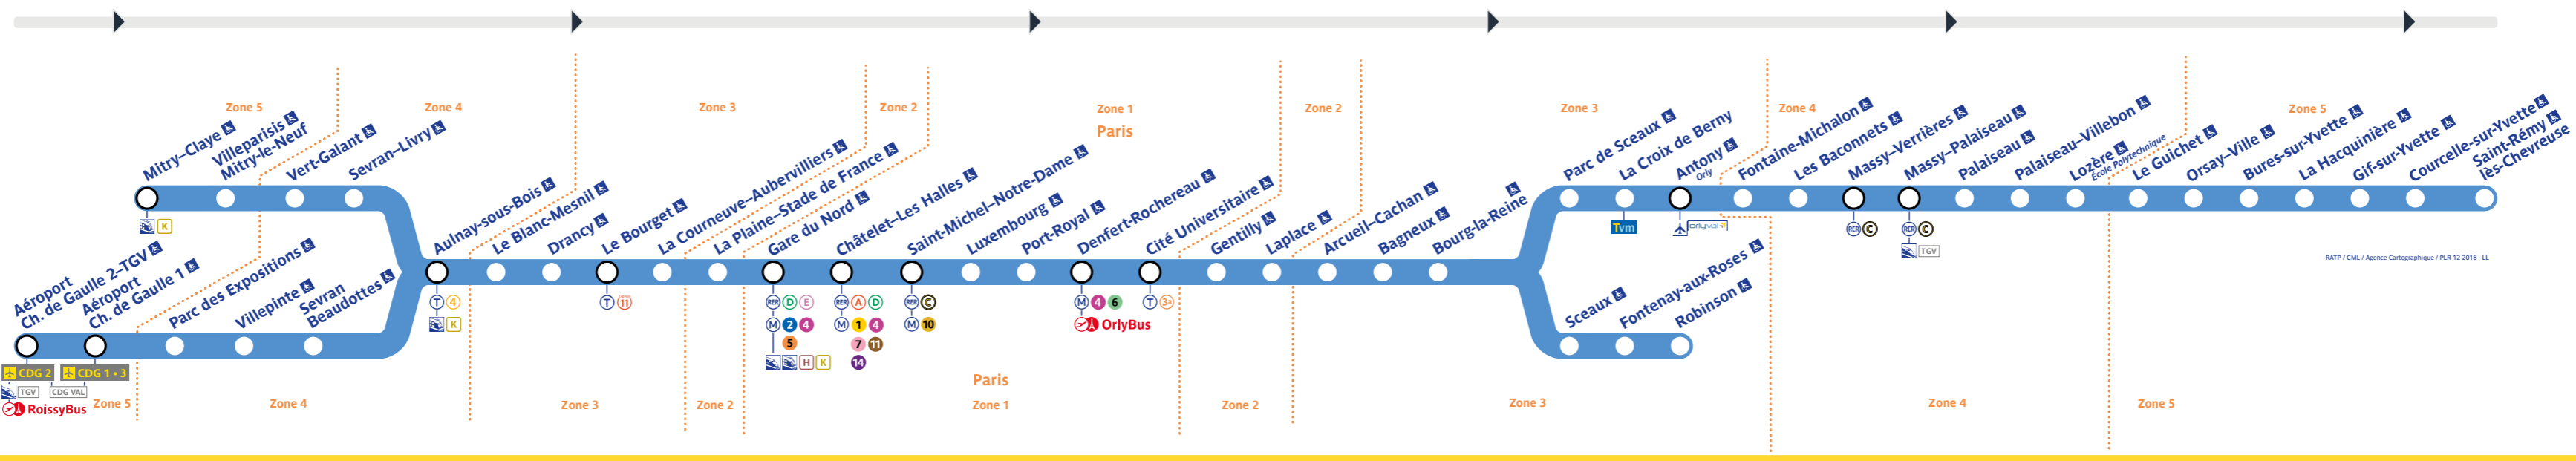

Horaires

Timetable 时间表

Horarios 时间表

جدول الأوقات

→ Robinson • St-Rémy-lès-Chevreuse

Travaux du samedi 3 juillet 2021

Table of train departure and arrival times for various stations on the RER B line, including Aéroport Ch. de Gaule 1, Paris, and Robinson.

Table of train departure and arrival times for various stations on the RER B line, including Aéroport Ch. de Gaule 1, Paris, and Robinson.

Table of train departure and arrival times for various stations on the RER B line, including Aéroport Ch. de Gaule 1, Paris, and Robinson.