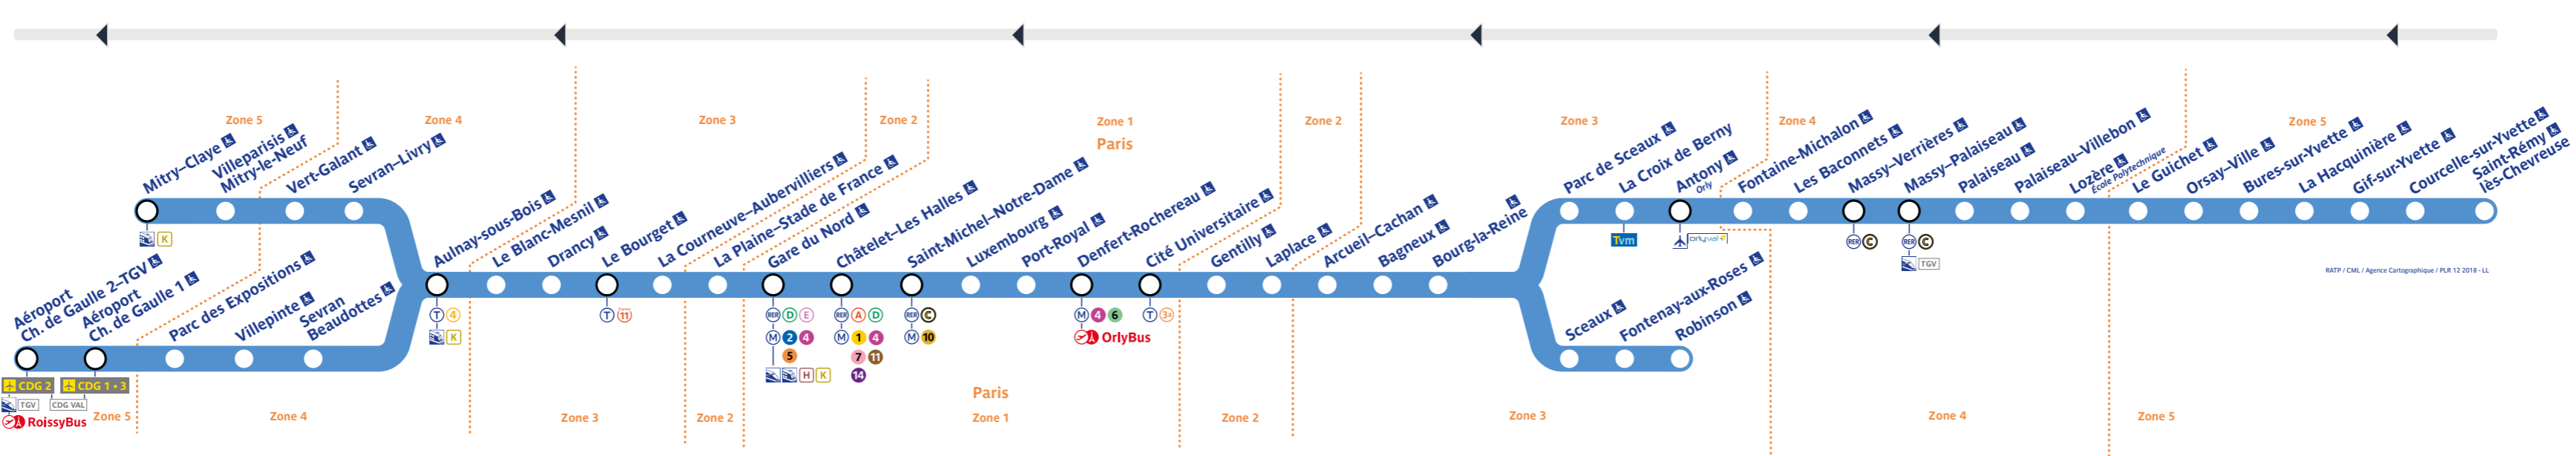

B

Horaires

Timetable 时间表  
Horarios جدول الأوقات

→ Aéroport Ch. de Gaulle 2 - TGV • Mitry-Claye

Travaux du lundi 2 au vendredi 6 aout 2021

Table with columns for station names and departure times for various RER B lines (Robinson, Fontenay-aux-Roses, etc.).

Table with columns for station names and arrival times for various RER B lines (Robinson, Fontenay-aux-Roses, etc.).

Table with columns for station names and specific train numbers for various RER B lines (Robinson, Fontenay-aux-Roses, etc.).