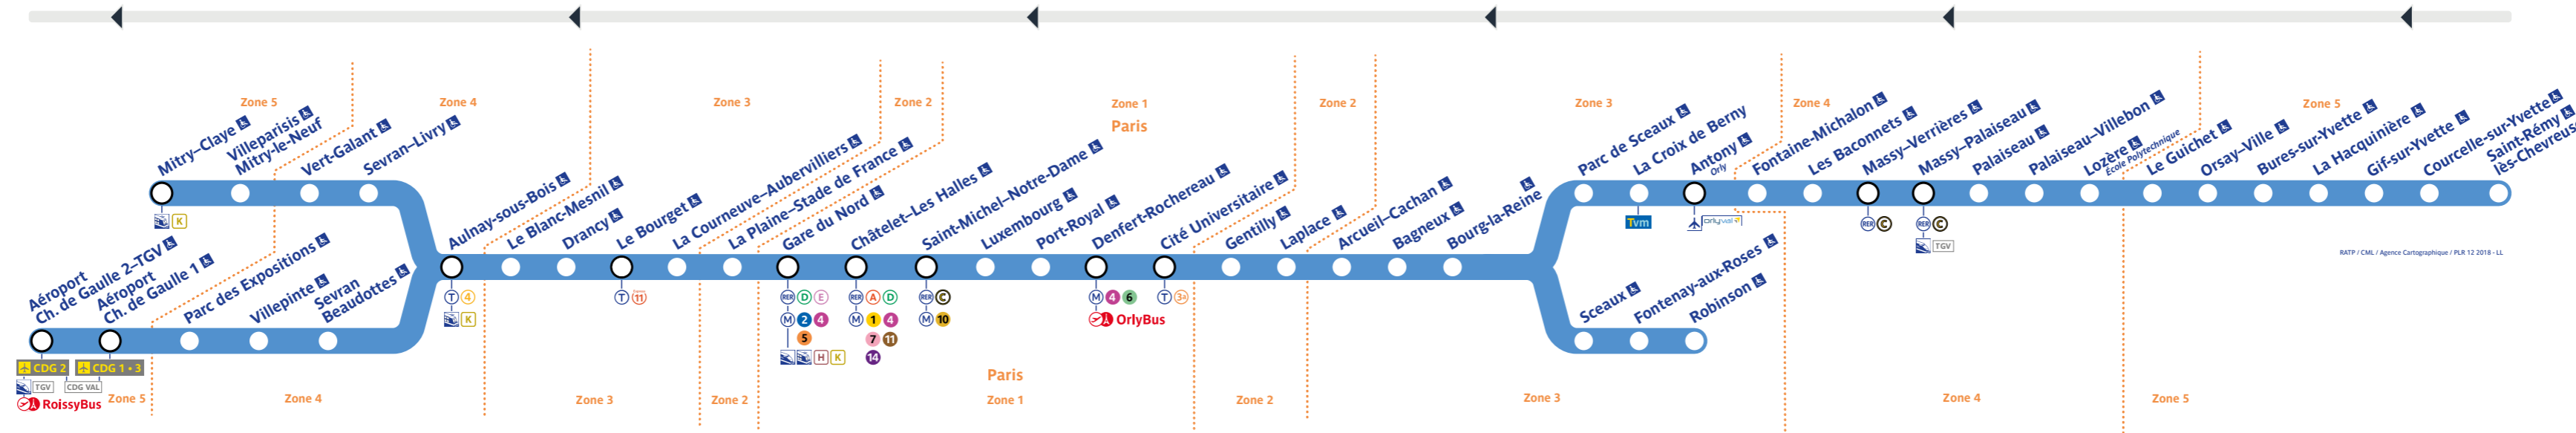

B

Horaires

Timetable 时间表
Horarios جدول الأوقات

→ Aéroport Ch. de Gaulle 2 - TGV • Mitry-Claye

B

Travaux du lundi 26 au vendredi 30 juillet 2021

Table with columns for station names and rows for departure times. Includes stations like Robisson, Fontenay-aux-Roses, Sceaux, and Paris.

Table with columns for station names and rows for arrival times. Includes stations like Robisson, Fontenay-aux-Roses, Sceaux, and Paris.

Table with columns for station names and rows for departure times. Includes stations like Robisson, Fontenay-aux-Roses, Sceaux, and Paris.