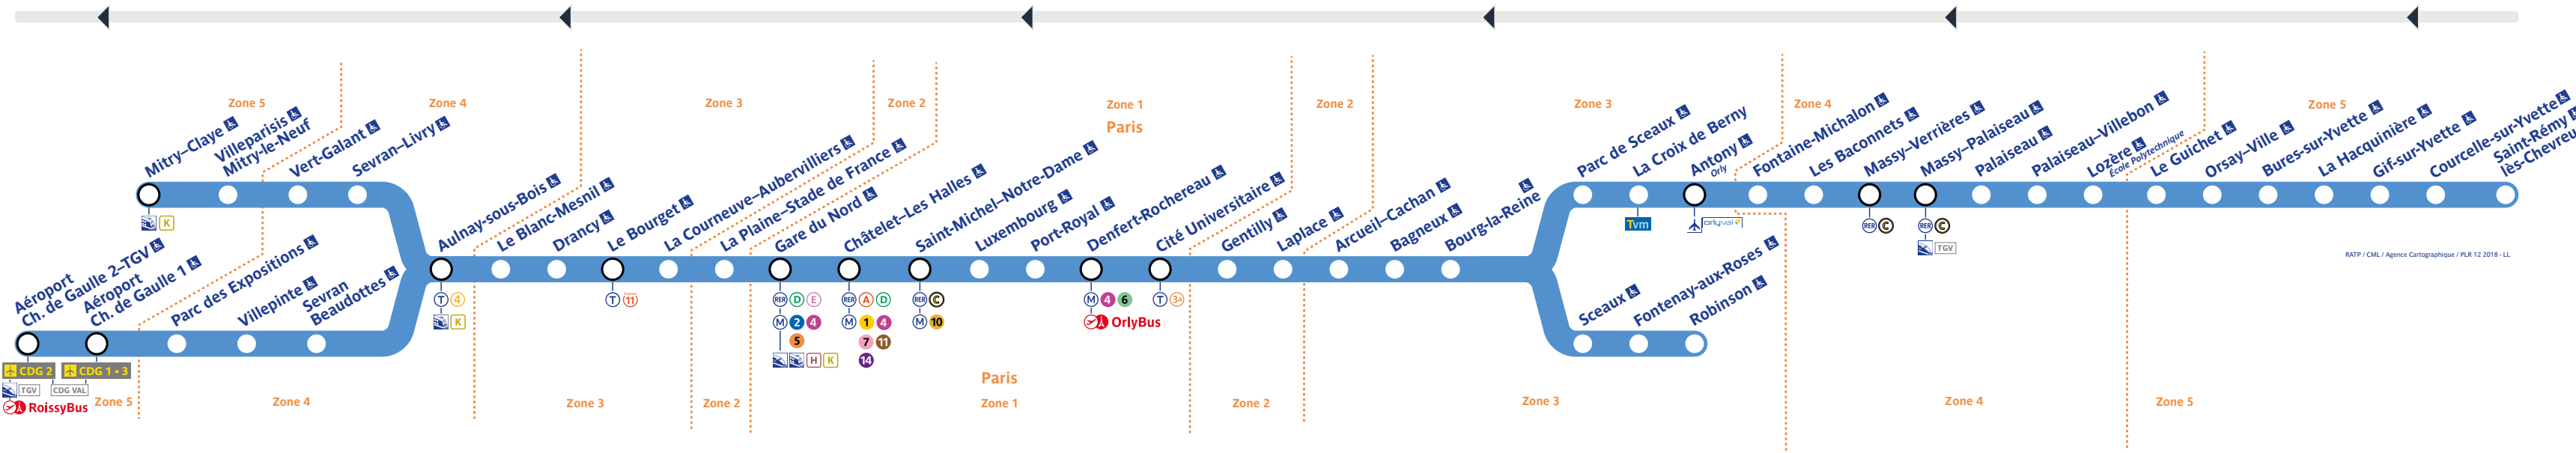

Horaires

Timetable 时间表
Horarios جدول الاوقات

→ Aéroport Ch. de Gaulle 2 - TGV • Mitry-Claye

Travaux de dimanche 17 octobre 2021

Table of departure times for various stations on the RER B line, including Robisson, Fontenay-aux-Roses, and Aéroport Ch. de Gaulle 2. Columns represent different directions and times.

Table of arrival times for various stations on the RER B line, including Robisson, Fontenay-aux-Roses, and Aéroport Ch. de Gaulle 2. Columns represent different directions and times.

Table of departure times for various stations on the RER B line, including Robisson, Fontenay-aux-Roses, and Aéroport Ch. de Gaulle 2. Columns represent different directions and times.