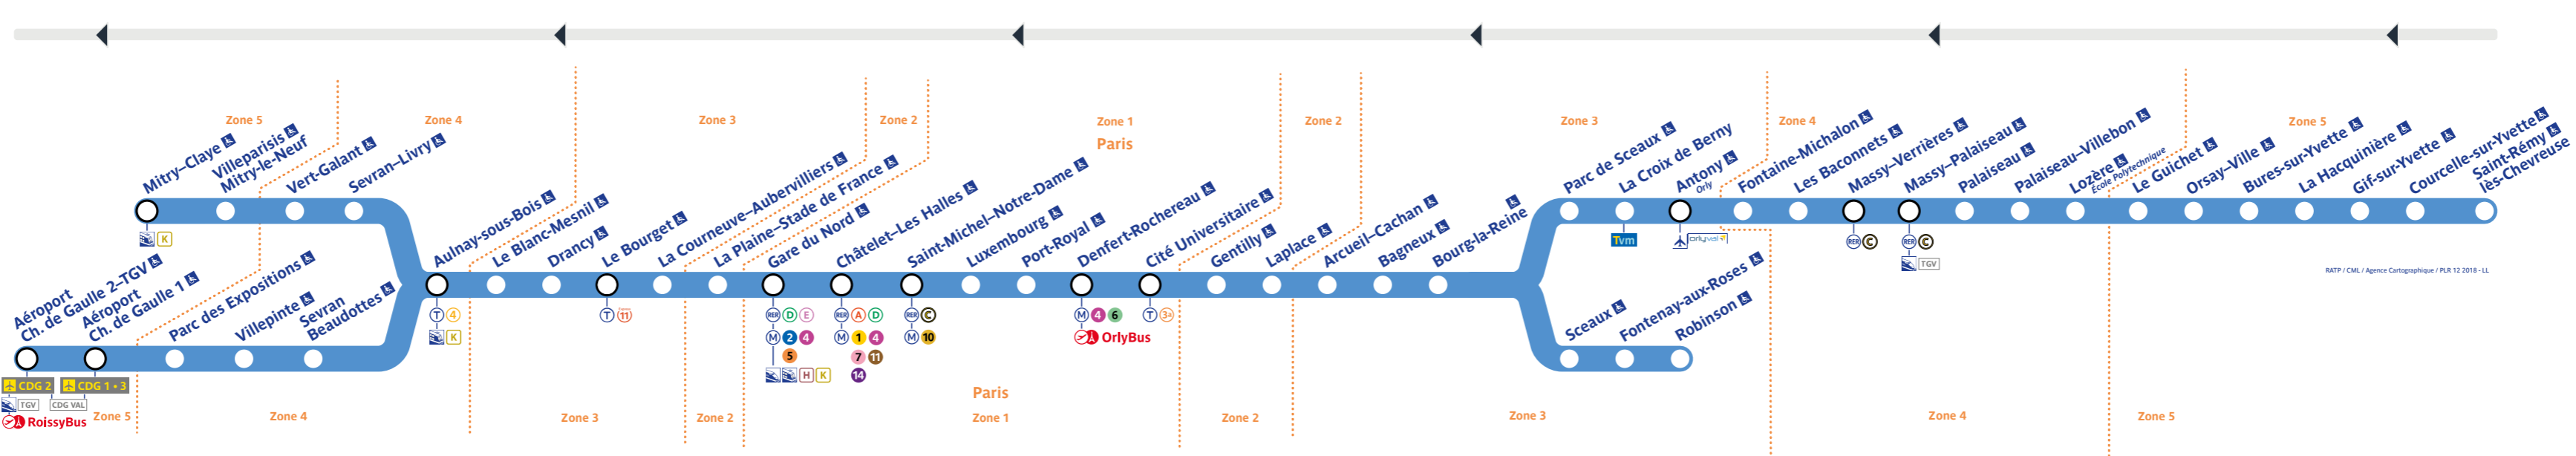

Horaires

Timetable 时间表
Horarios جدول الاوقات

→ Aéroport Ch. de Gaulle 2 - TGV • Mitry-Claye

Travaux de dimanche 3 octobre 2021

Table of train departure and arrival times for the RER B line on Sunday, October 3, 2021. The table is organized by station, with columns for departure and arrival times for various directions. It includes a legend for station types and a color-coded header for each station.

Table of train departure and arrival times for the RER B line on Sunday, October 3, 2021. This section continues the schedule from the previous table, showing times for stations from Robisson to Mitry-Claye.