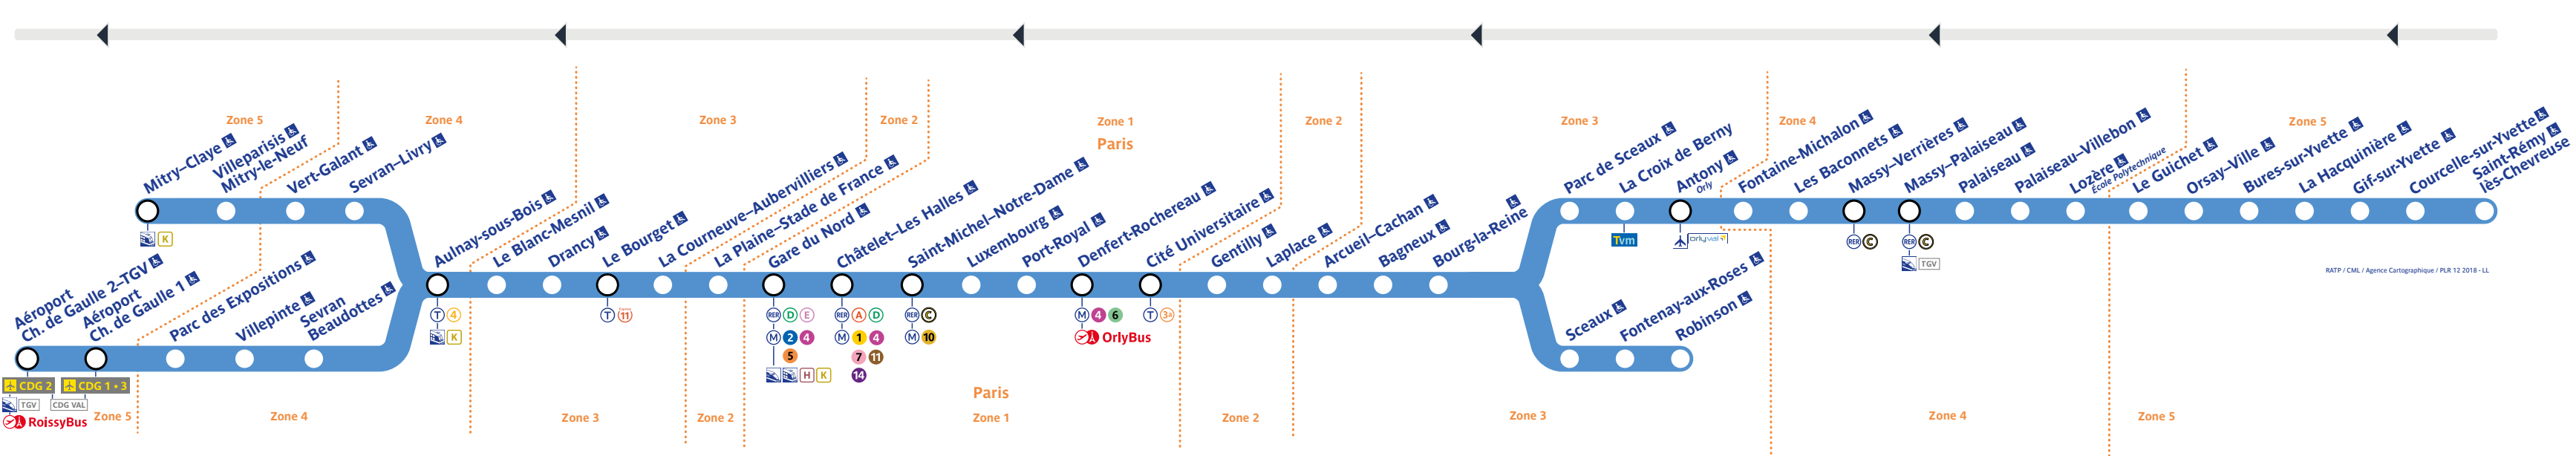

# Horaires

Timetable 时间表  
Horarios جدول الاوقات

## → Aéroport Ch. de Gaulle 2 - TGV • Mityr-Claye

### Travaux de dimanche 24 octobre 2021

Main departure and arrival times table for the RER B line on Sunday, October 24, 2021. Columns represent stations and rows represent departure/arrival times.

Secondary departure and arrival times table for the RER B line on Sunday, October 24, 2021. Columns represent stations and rows represent departure/arrival times.

Tertiary departure and arrival times table for the RER B line on Sunday, October 24, 2021. Columns represent stations and rows represent departure/arrival times.