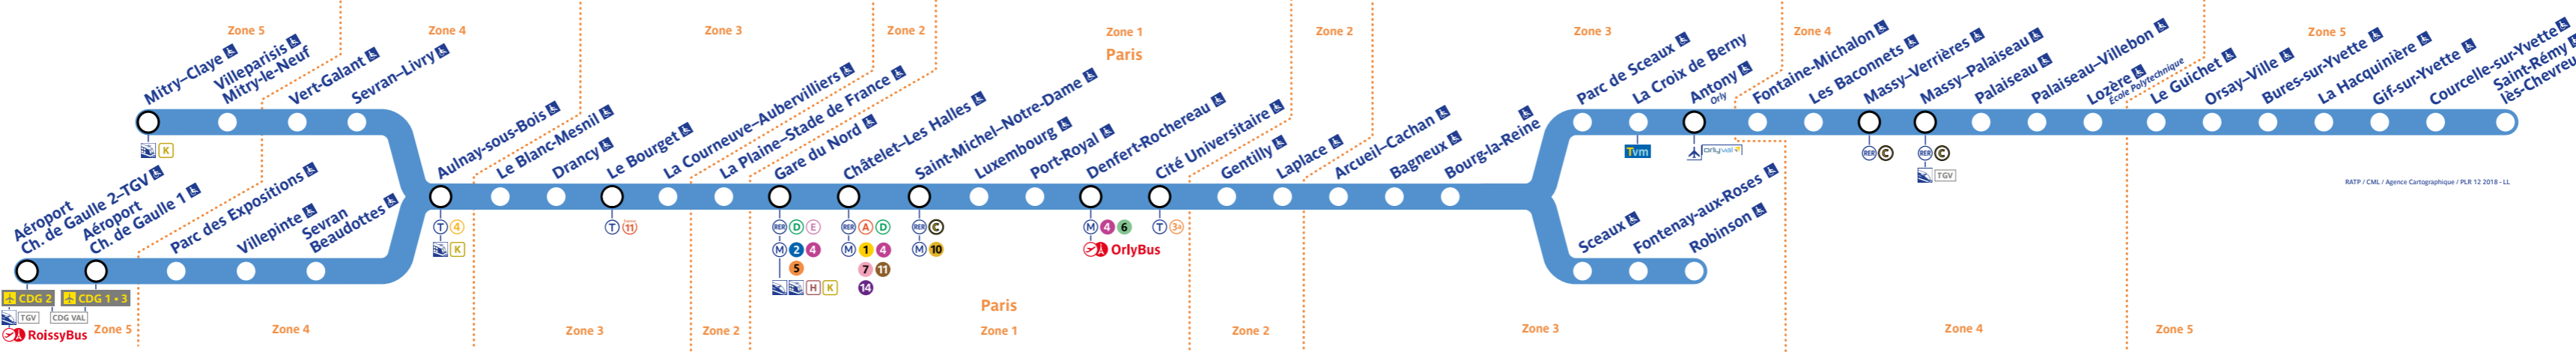

Horaires | Timetables | 时间表 | جدول الأوقات

→ Robinson · St-Rémy-lès-Chevreuse

Travaux du dimanche 24 octobre 2021

Table with 16 columns (RER, STOC, FLOM, KOCCO, SAKO, FLOM, KOCCO, SAKO, FLOM, KOCCO, SAKO, FLOM, KOCCO, SAKO, FLOM, KOCCO, SAKO) and rows for various stations including Miry-Caye, Villeparisis-Miry-de-Neuf, Vert-Galant, etc.

Table with 16 columns (RER, STOC, FLOM, KOCCO, SAKO, FLOM, KOCCO, SAKO, FLOM, KOCCO, SAKO, FLOM, KOCCO, SAKO, FLOM, KOCCO, SAKO) and rows for various stations including Miry-Caye, Villeparisis-Miry-de-Neuf, Vert-Galant, etc.