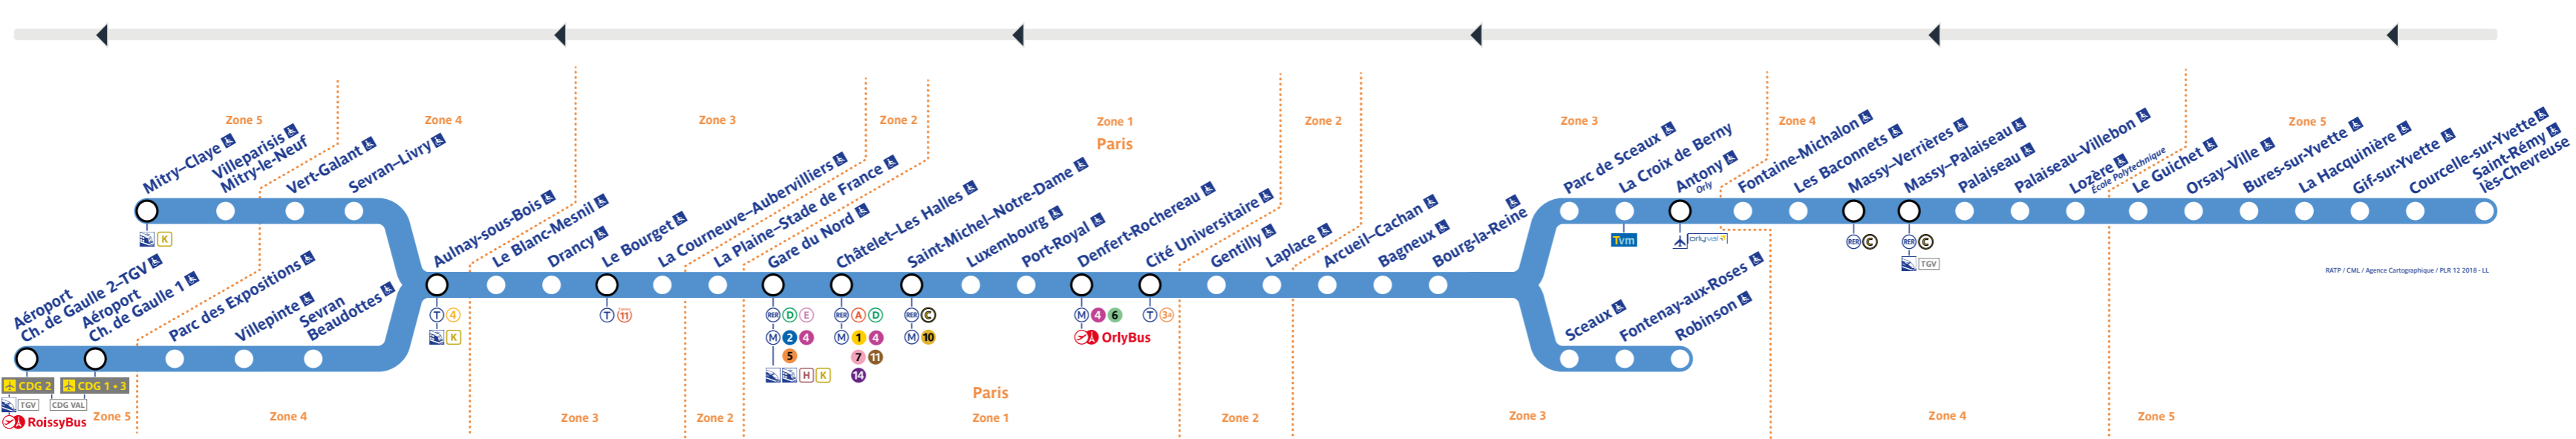

Horaires

Timetable 时间表
Horarios جدول الاوقات

→ Aéroport Ch. de Gaulle 2 - TGV • Mity-Claye

Travaux du lundi 25 au jeudi 28 octobre 2021

Table with columns for dates (2014, 2017) and a grid of departure/arrival times for various stations. Includes a legend for RER B and Rostybus.

Table with columns for station codes (ERIC, EPAF, etc.) and a grid of numerical values representing time intervals or delays.

Large table with columns for station codes and a grid of numerical values representing time intervals or delays.

Table with columns for station codes (ERN, LAN, etc.) and a grid of numerical values representing time intervals or delays.