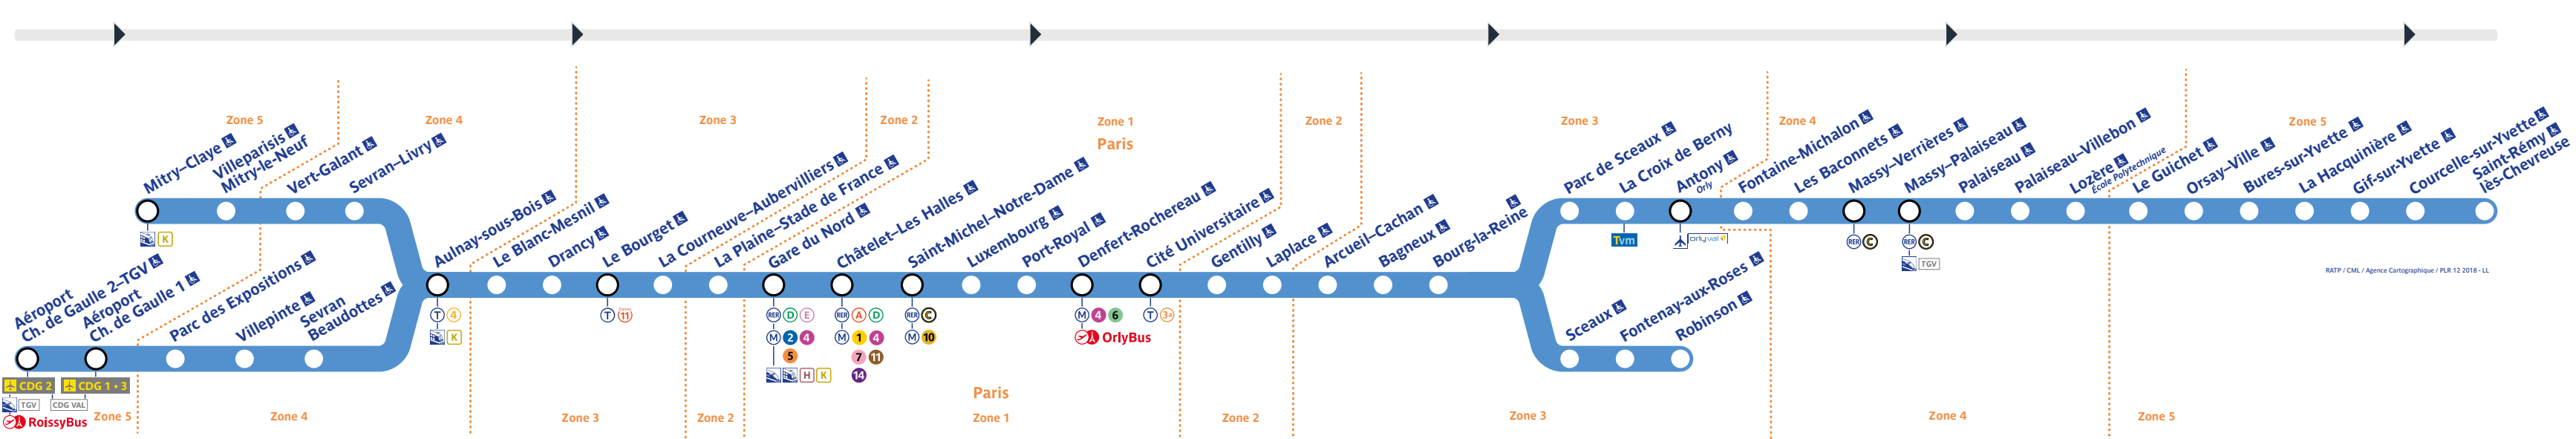

# Horaires

Timetable 时间表  
Horarios 时间表  
جدول الاوقات

## → Robinson · St-Rémy-lès-Chevreuse

### Travaux de lundi 25 au jeudi 28 octobre 2021

Table with columns for time (2048-2052) and stations. It shows the impact of maintenance work on train schedules between Monday, October 25, and Thursday, October 28, 2021.

Table with columns for station names (KAR, PER, KAR, etc.) and arrival/departure times. This section provides a detailed view of the schedule for various stations along the line.

Table with columns for station names (SOME, LOUP, KERN, STAR, etc.) and arrival/departure times. This section provides a detailed view of the schedule for various stations along the line.