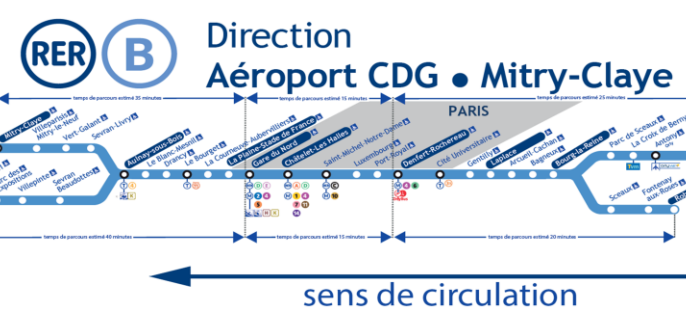

MOUVEMENT SOCIAL DU MERCREDI 17 NOVEMBRE 2021

Table of train movements for RER B from Paris to CDG, listing train numbers and arrival/departure times for various stations like Robinson, Saint-Rémy-lès-Chevreuses, and Bour-La-Borne.

Table of train movements for RER B from CDG to Paris, listing train numbers and arrival/departure times for various stations like Robinson, Saint-Rémy-lès-Chevreuses, and Bour-La-Borne.

Table of train movements for RER B connecting to other RER lines (A, C, D, E) and metro lines (1, 4, 5, 7, 14, 15) at Paris stations, listing train numbers and arrival/departure times.