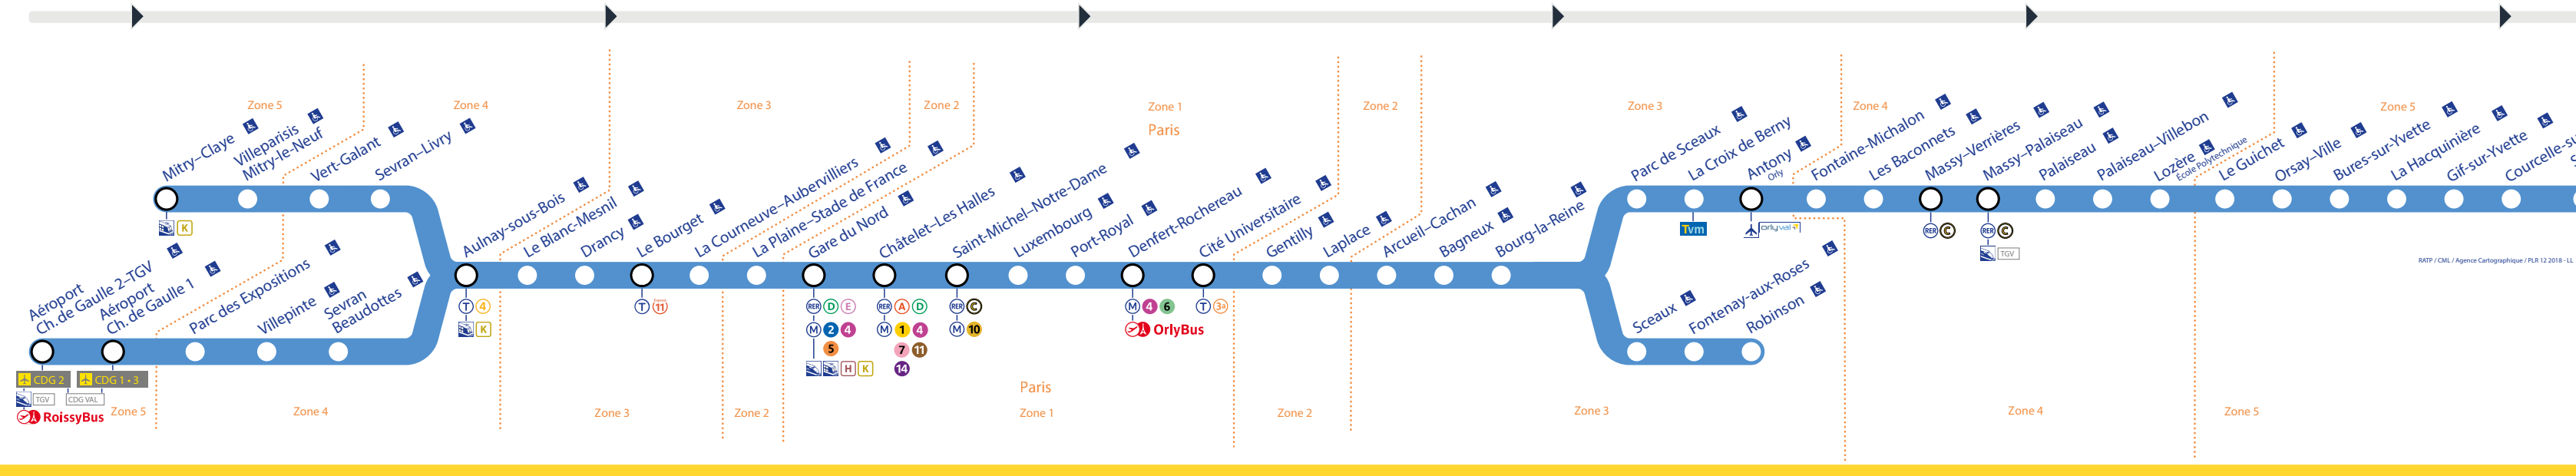

Horaires

Timetable
Horarios
جدول الاوقات

→ Robinson • St-Rémy-lès-Chevreuse

Horaires du samedi 27 novembre 2021

Main departure schedule table for Saturday, 27 November 2021. Columns include station names and times for various destinations.

Main arrival schedule table for Saturday, 27 November 2021. Columns include station names and times for various destinations.

Additional arrival schedule table for Saturday, 27 November 2021, covering specific routes and stations.