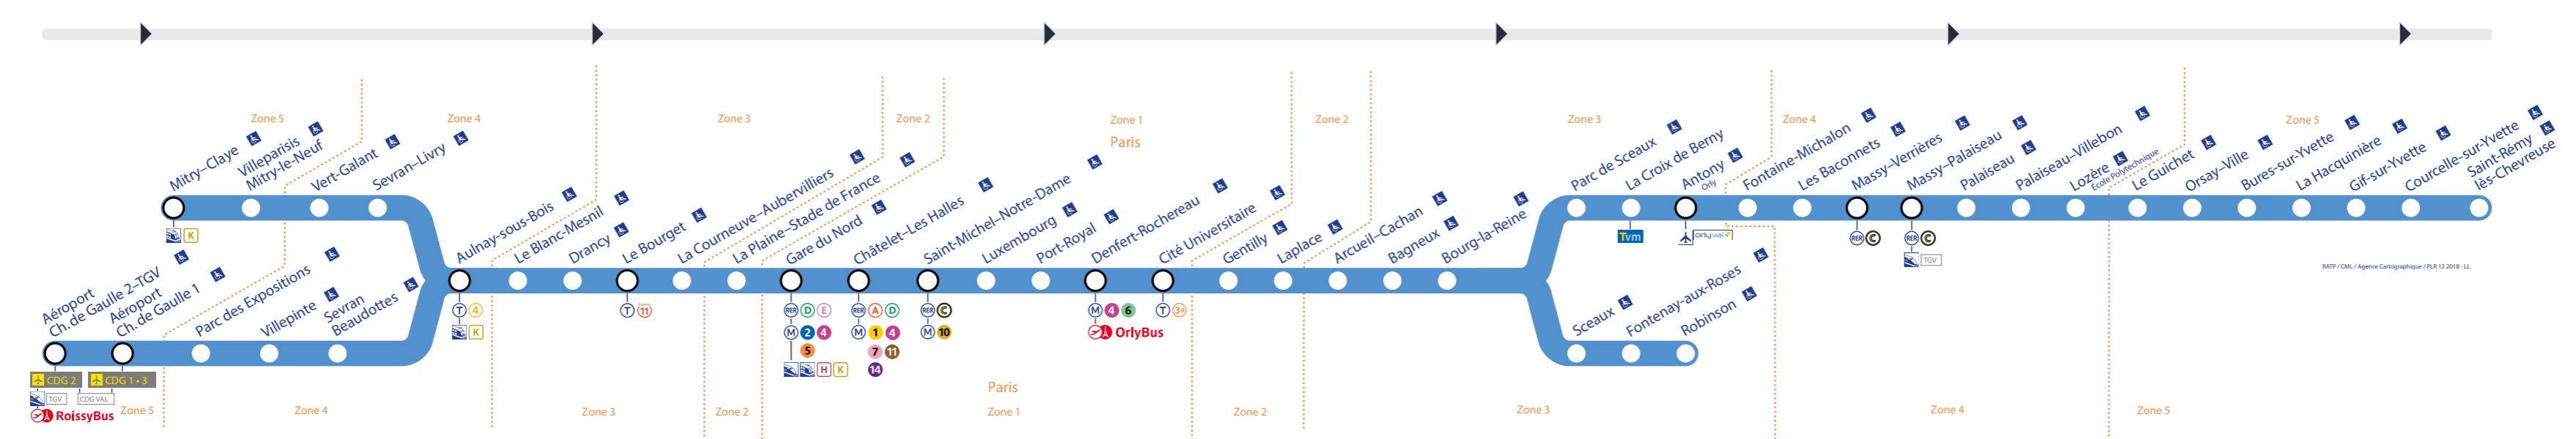

B

Horaires Horaires 时间表 جدول الأوقات → Robinson • St-Rémy-lès-Chevreuse

B

Horaires de samedi 4 décembre 2021

Table of departure times (HEURE) for RER B on Saturday, December 4, 2021. Columns represent stations from Paris to Chevreuse, and rows represent specific train services.

Table of arrival times (ARRIVÉE) for RER B on Saturday, December 4, 2021. Columns represent stations from Paris to Chevreuse, and rows represent specific train services.

Table of frequency (FREQUENCE) for RER B on Saturday, December 4, 2021. Columns represent stations from Paris to Chevreuse, and rows represent specific train services.