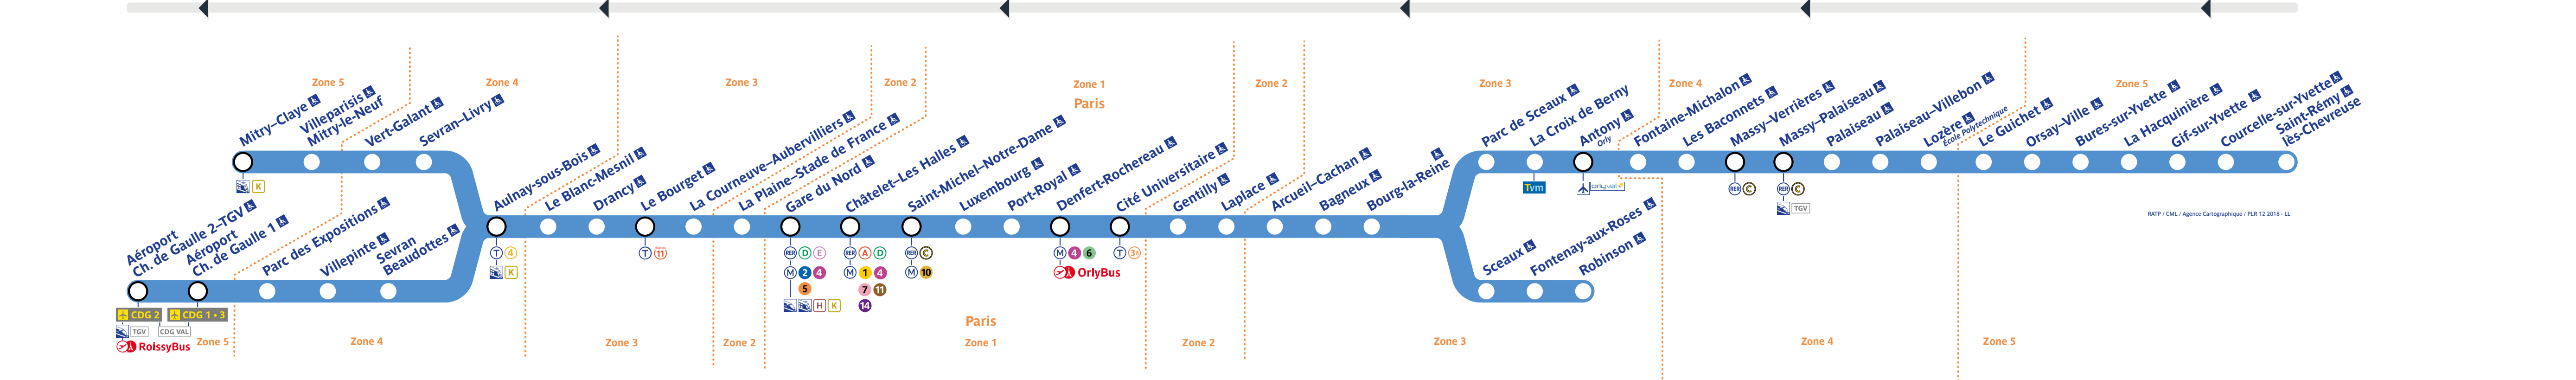

Aéroport Ch. de Gaule 2 - TGV • Mityr-Claye

Travaux du lundi 17 au jeudi 20 janvier 2022

Table of train schedules for RER B line during construction from Jan 17 to Jan 20, 2022. Columns include station names and departure times.

Table of train schedules for RER B line during construction from Jan 21 to Jan 24, 2022. Columns include station names and departure times.

Table of train schedules for RER B line during construction from Jan 25 to Jan 28, 2022. Columns include station names and departure times.

Table of train schedules for RER B line during construction from Jan 29 to Feb 1, 2022. Columns include station names and departure times.