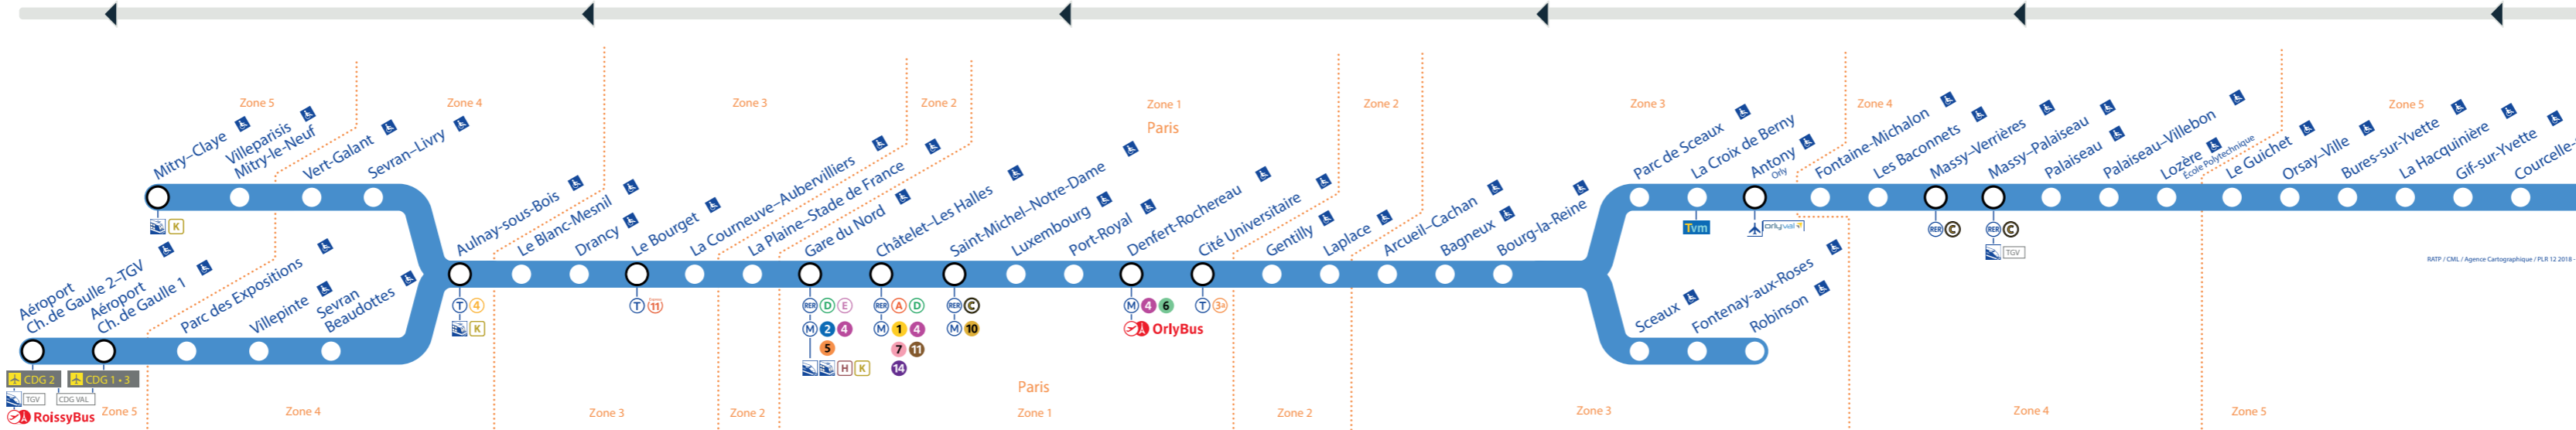

Horaires

Timetable 时间表
Horarios جدول الاوقات

→ Aéroport Ch. de Gaulle 2 - TGV • Mitry -Claye

Horaires du dimanche 2 janvier 2022

Table with 48 columns (stations) and 48 rows (times). Shows departure and arrival times for various stations including Fontaine-au-Roos, Saint-Rémy-lès-Chevreuses, Courcouronnes, etc.

Table with 48 columns (stations) and 48 rows (times). Shows departure and arrival times for various stations including Fontaine-au-Roos, Saint-Rémy-lès-Chevreuses, Courcouronnes, etc.

Table with 48 columns (stations) and 48 rows (times). Shows departure and arrival times for various stations including Fontaine-au-Roos, Saint-Rémy-lès-Chevreuses, Courcouronnes, etc.