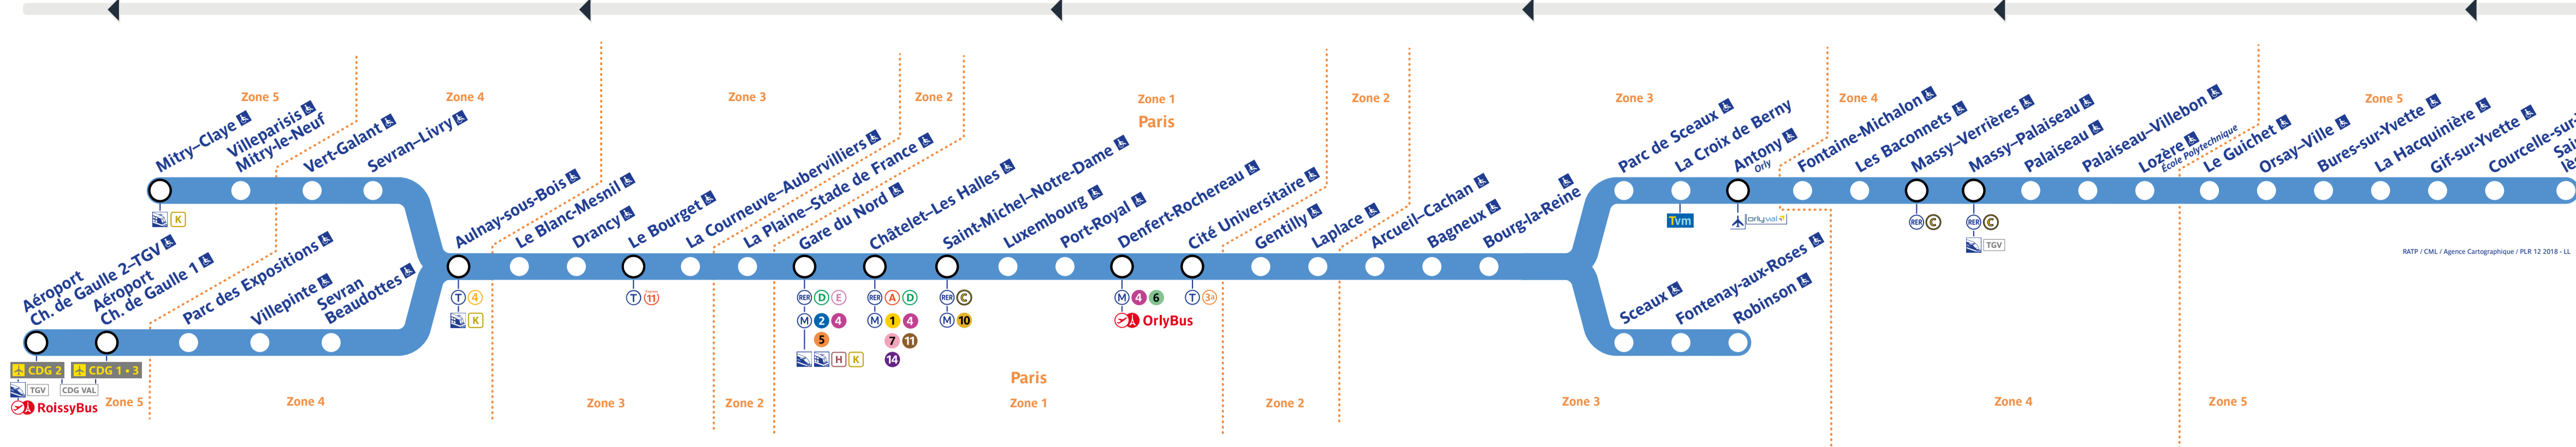

Aéroport Ch. de Gaulle 2 - TGV • Mity-Claye

Travaux du vendredi 21 janvier 2022

Table showing train schedules for Friday, January 21, 2022. Columns represent different stations and lines. The table lists departure and arrival times for various services, including regional trains (TER) and high-speed trains (TGV).

Table showing detailed train schedules for various routes. Columns represent different stations and lines. The table lists departure and arrival times for various services, including regional trains (TER) and high-speed trains (TGV).