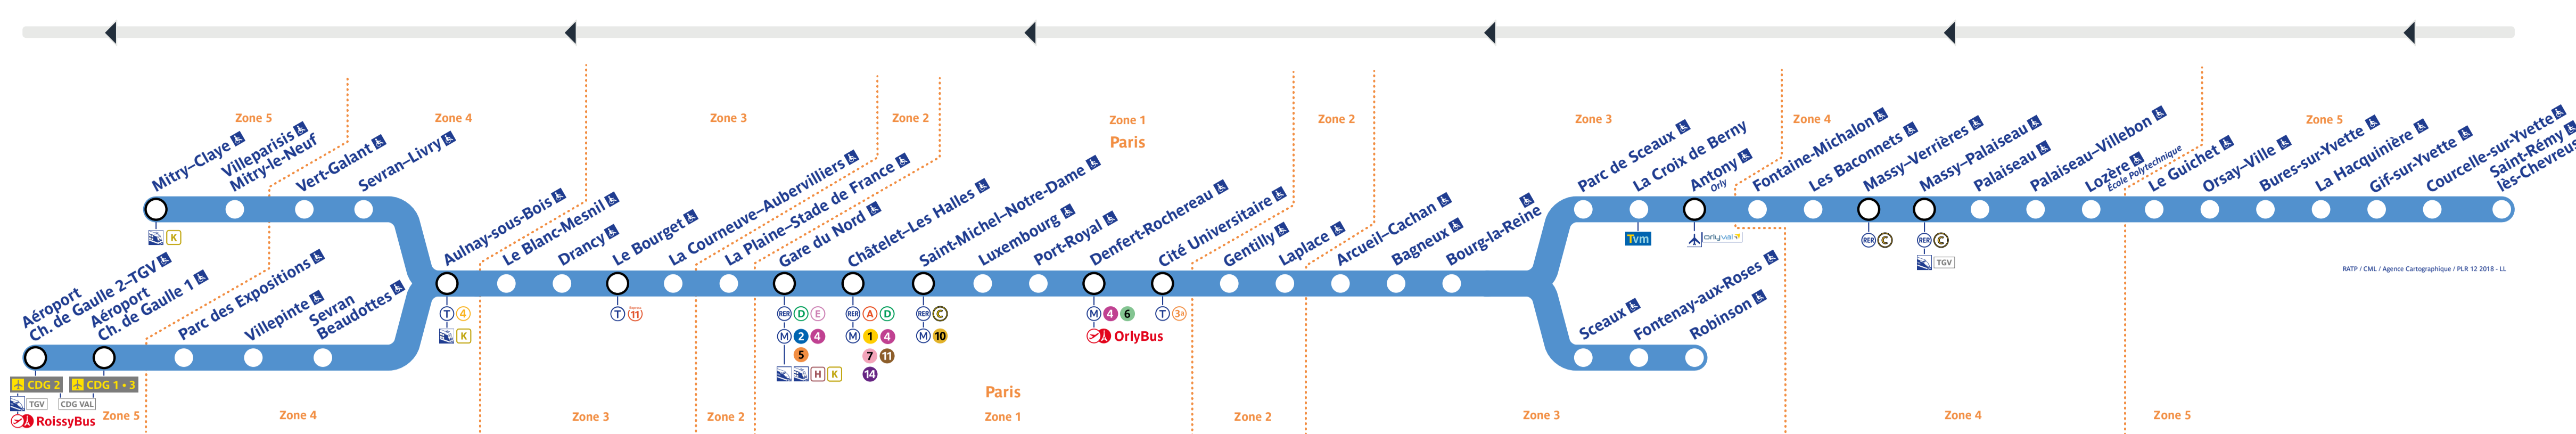

Aéroport Ch. de Gaule 2 - TGV • Mity-Claye

Travaux du vendredi 7 janvier 2022

Table with 2 columns: Station and Time. Shows departure and arrival times for various stations on the RER B line during the 7th of January 2022.

Table with 2 columns: Station and Time. Shows departure and arrival times for various stations on the RER B line during the 7th of January 2022.

Table with 2 columns: Station and Time. Shows departure and arrival times for various stations on the RER B line during the 7th of January 2022.

Table with 2 columns: Station and Time. Shows departure and arrival times for various stations on the RER B line during the 7th of January 2022.