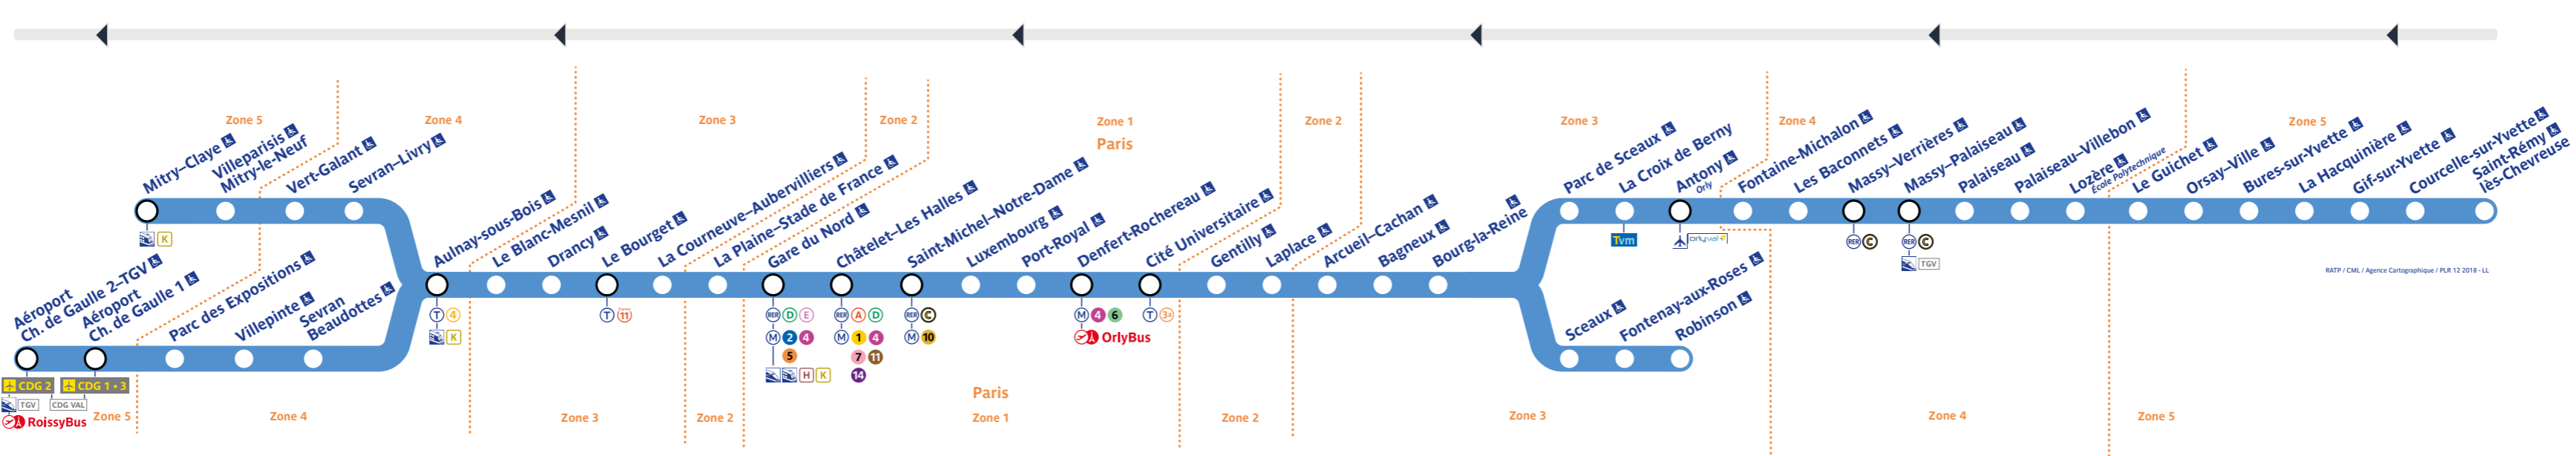

Horaires

Timetable 时间表
Horarios 时间表
جدول الاوقات

→ Aéroport Ch. de Gaulle 2 - TGV • Mitry-Claye

Travaux de dimanche 16 janvier 2022

Table of train schedules for Sunday, January 16, 2022. Columns represent stations from Robion to Mitry-Claye. Rows show departure times for various train lines including RER B, Transilien SNCF, and others.

Table of train schedules for Sunday, January 16, 2022. Columns represent stations from Robion to Mitry-Claye. Rows show departure times for various train lines including RER B, Transilien SNCF, and others.