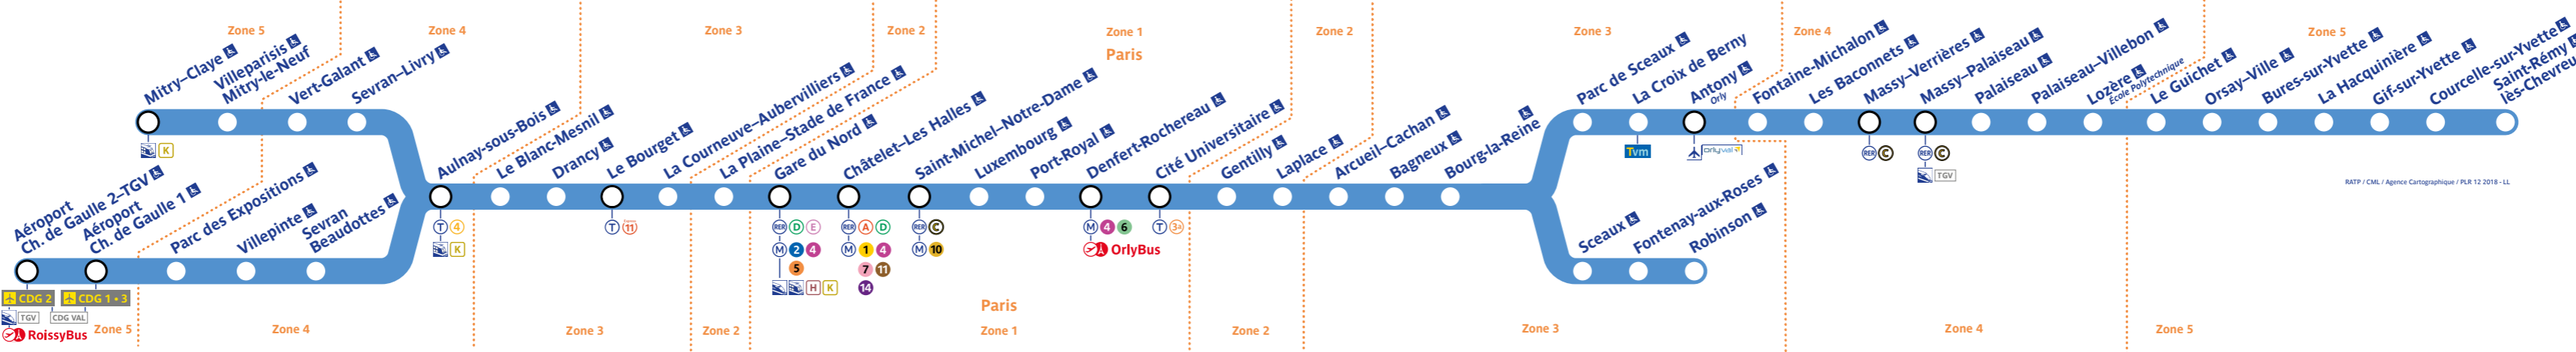

# Horaires

Timetable 时间表  
Horarios 时间表  
جدول الاوقات

## → Robinson • St-Rémy-lès-Chevreuse

### Travaux du samedi 15 janvier 2022

Table with columns for station names and departure times for various lines (MIRY, DRACY, etc.) on Saturday, January 15, 2022.

Table with columns for station names and departure times for various lines (MIRY, DRACY, etc.) on Saturday, January 15, 2022.

Table with columns for station names and departure times for various lines (MIRY, DRACY, etc.) on Saturday, January 15, 2022.