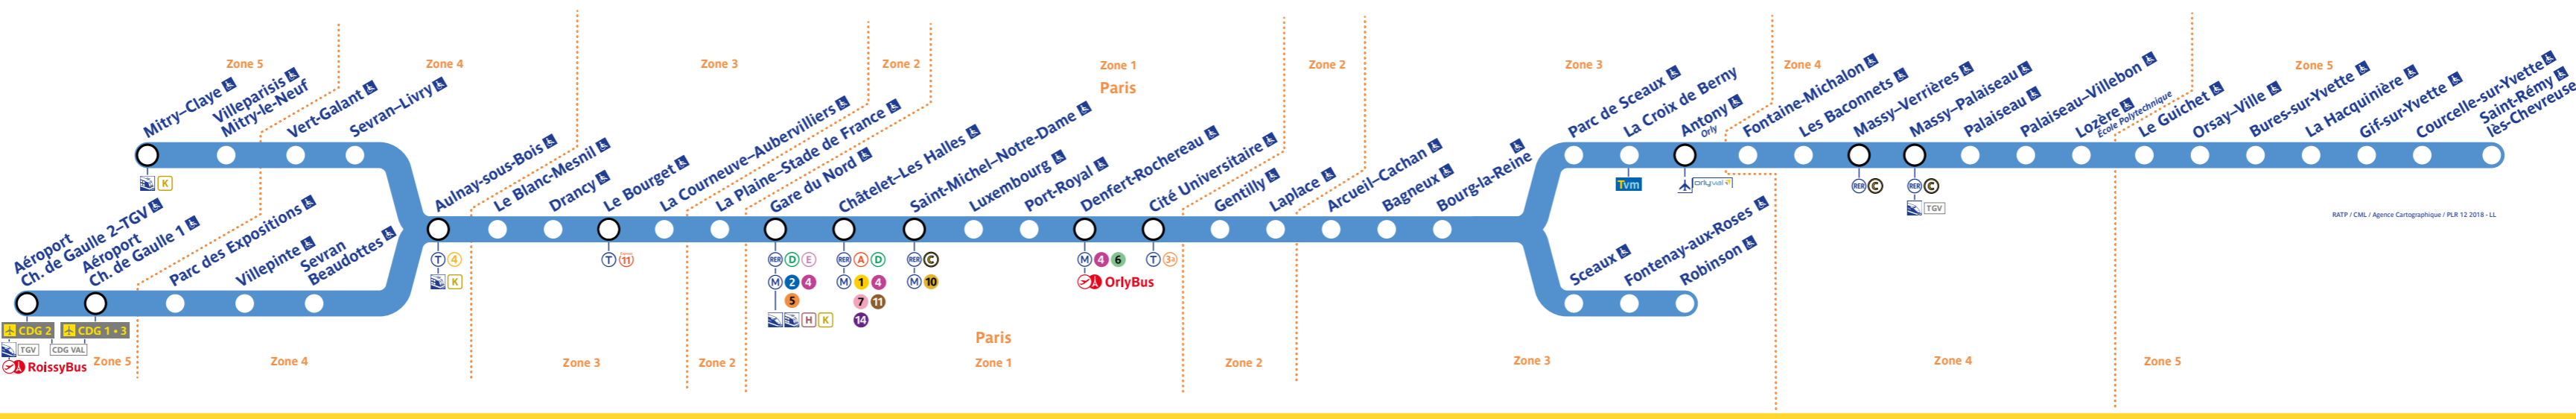

Horaires

Timetable 时间表
Horarios جدول الاوقات
Aéroport Ch. de Gaulle 2 - TGV • Mity-Claye

Travaux du samedi 8 janvier 2022

Table of train departure times for Saturday, January 8, 2022. Columns represent train lines and specific destinations. Rows list stations and their corresponding departure times.

Table of train arrival times for Saturday, January 8, 2022. Columns represent train lines and specific destinations. Rows list stations and their corresponding arrival times.

Table of train departure times for Sunday, January 9, 2022. Columns represent train lines and specific destinations. Rows list stations and their corresponding departure times.