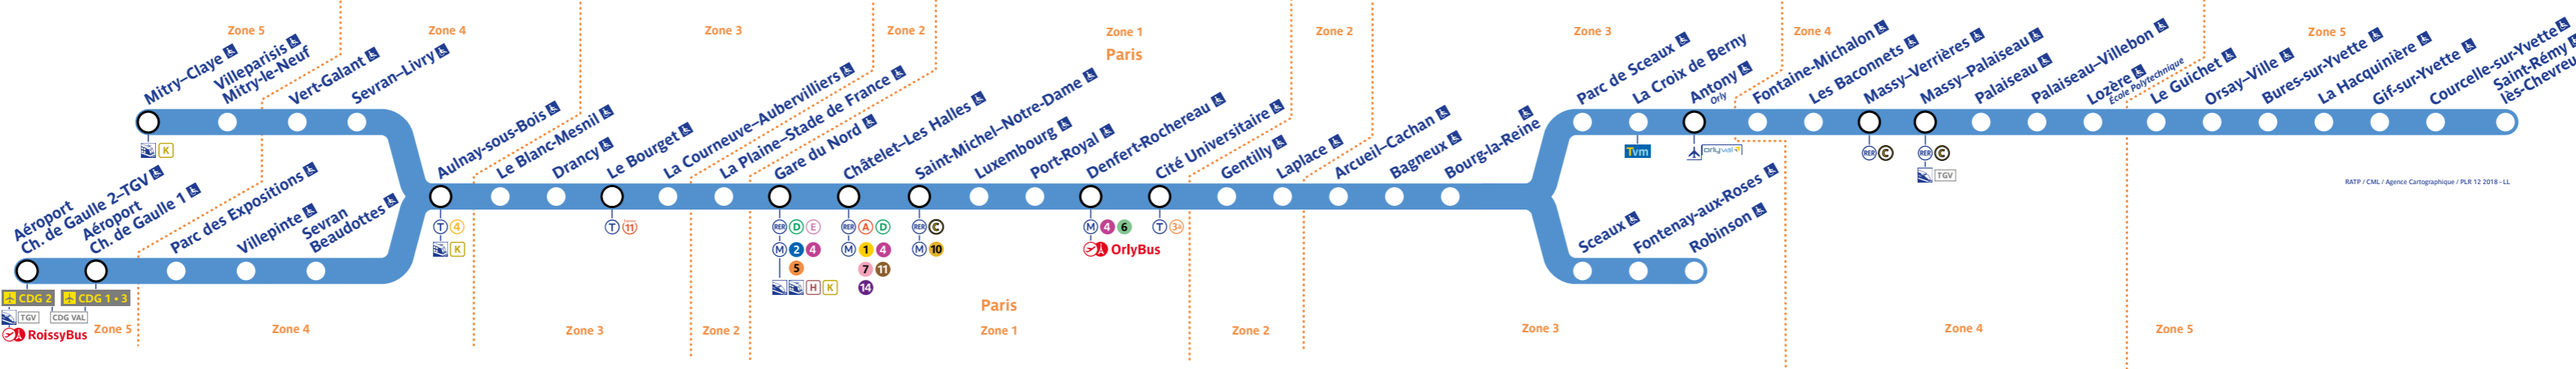

Horaires

Timetable 时间表
Horarios 时间表
جدول الاوقات

→ Robinson • St-Rémy-lès-Chevreuse

Travaux du samedi 8 janvier 2022

Table with columns for station names and departure times for various lines (MIRY, PALAISEAU, etc.) on Saturday, January 8, 2022.

Table with columns for station names and departure times for various lines (MIRY, PALAISEAU, etc.) on Saturday, January 8, 2022.

Table with columns for station names and departure times for various lines (MIRY, PALAISEAU, etc.) on Saturday, January 8, 2022.