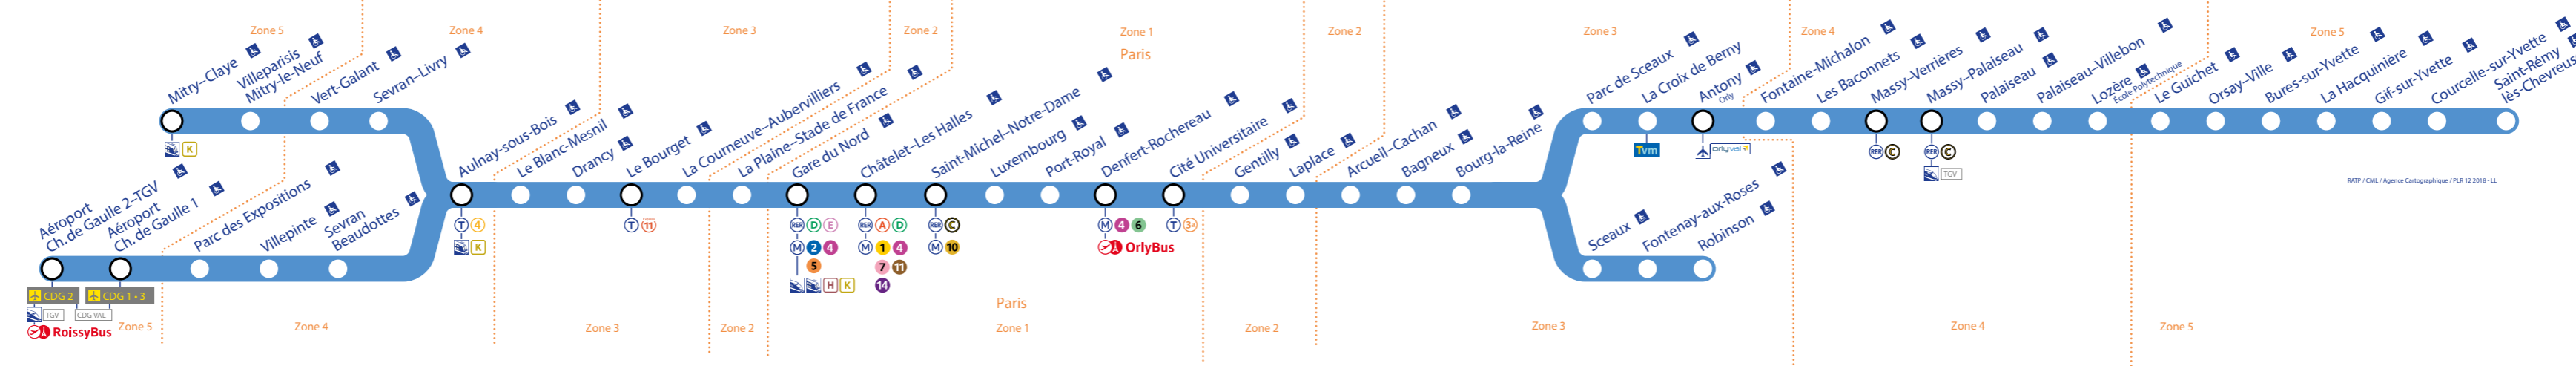

Horaires

Timetable 时间表
Horarios جدول الاوقات

→ Aéroport Ch. de Gaulle 2 - TGV • Mitry -Claye

Du lundi 27 au jeudi 30 décembre 2021

Table of departure times for RER B from Monday 27th to Thursday 30th December 2021. Columns represent stations from Aéroport Charles de Gaulle 2 to Mitry-Claye. Rows represent specific train services.

Table of arrival times for RER B from Monday 27th to Thursday 30th December 2021. Columns represent stations from Mitry-Claye back to Aéroport Charles de Gaulle 2. Rows represent specific train services.

Table of RER B frequency and service details, including train numbers, intervals, and specific service notes for various stations.