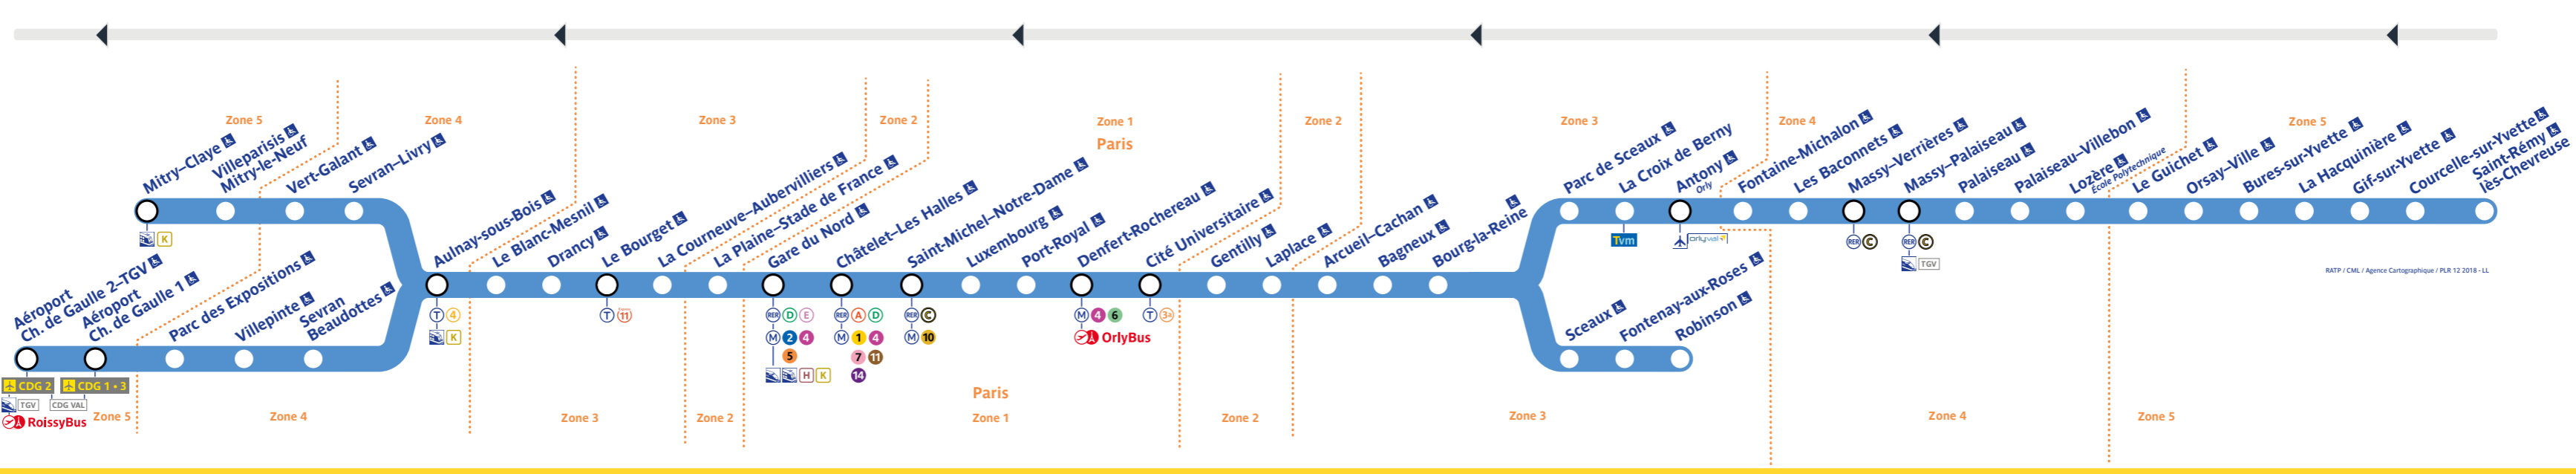

Horaires

Timetable 时间表
Horarios جدول الاوقات

→ Aéroport Ch. de Gaulle 2 - TGV • Mityr-Claye

Travaux de dimanche 9 janvier 2022

Table of train departure and arrival times for the RER B line on Sunday, January 9, 2022. Columns represent stations from Robinsan to Mityr-Claye. Rows show departure times for various train types and directions.

Table of train departure and arrival times for the RER B line on Sunday, January 9, 2022. Columns represent stations from Robinsan to Mityr-Claye. Rows show departure times for various train types and directions.