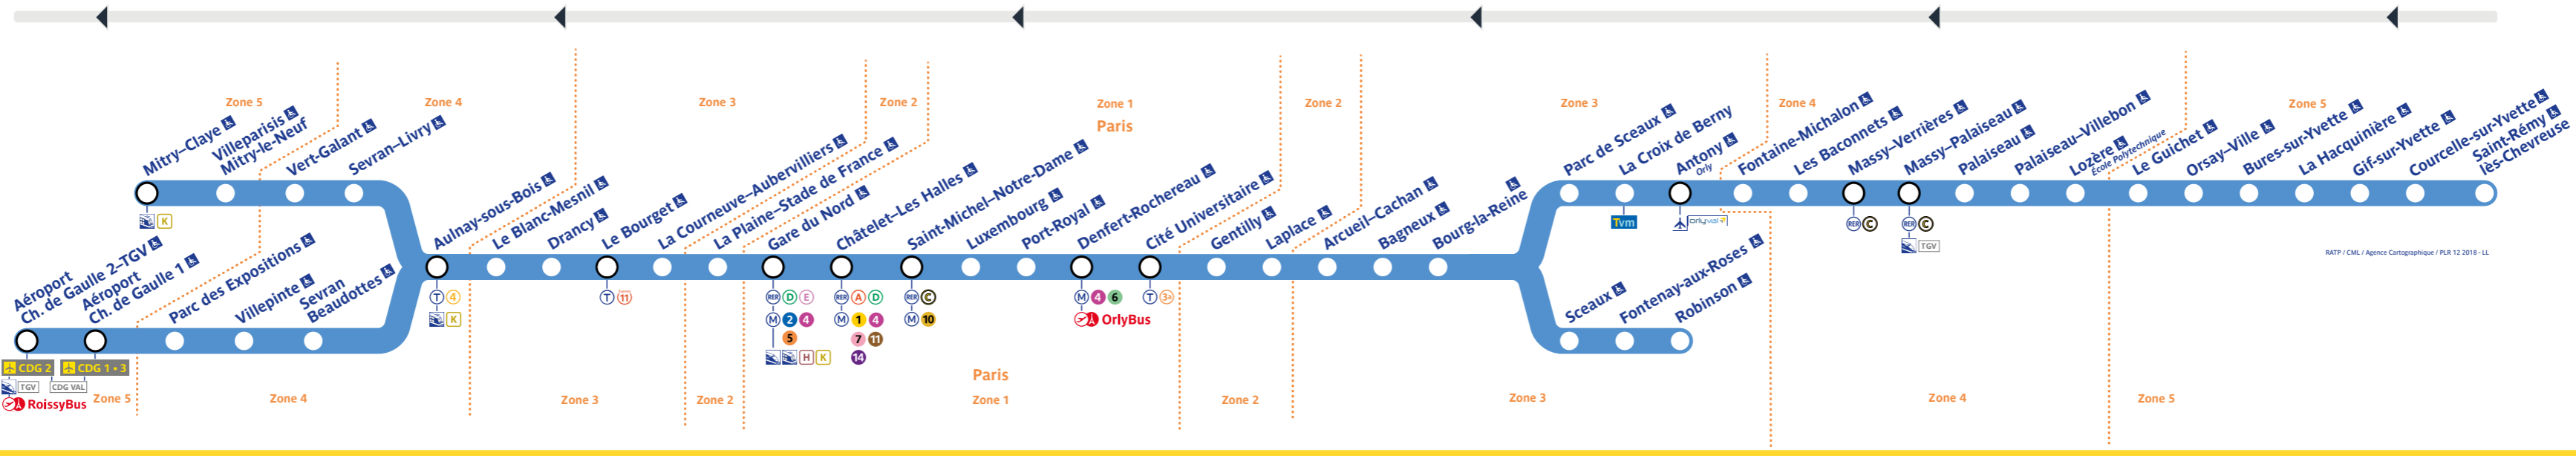

Horaires

Timetable 时间表
Horarios جدول الاوقات

→ Aéroport Ch. de Gaulle 2 - TGV • Mitry-Claye

Travaux du samedi 30 avril 2022

Table of train departure and arrival times for Saturday, April 30, 2022. Columns represent stations and rows represent specific train services.

Table of train departure and arrival times for Sunday, April 30, 2022. Columns represent stations and rows represent specific train services.

Table of train departure and arrival times for Monday, May 1, 2022. Columns represent stations and rows represent specific train services.