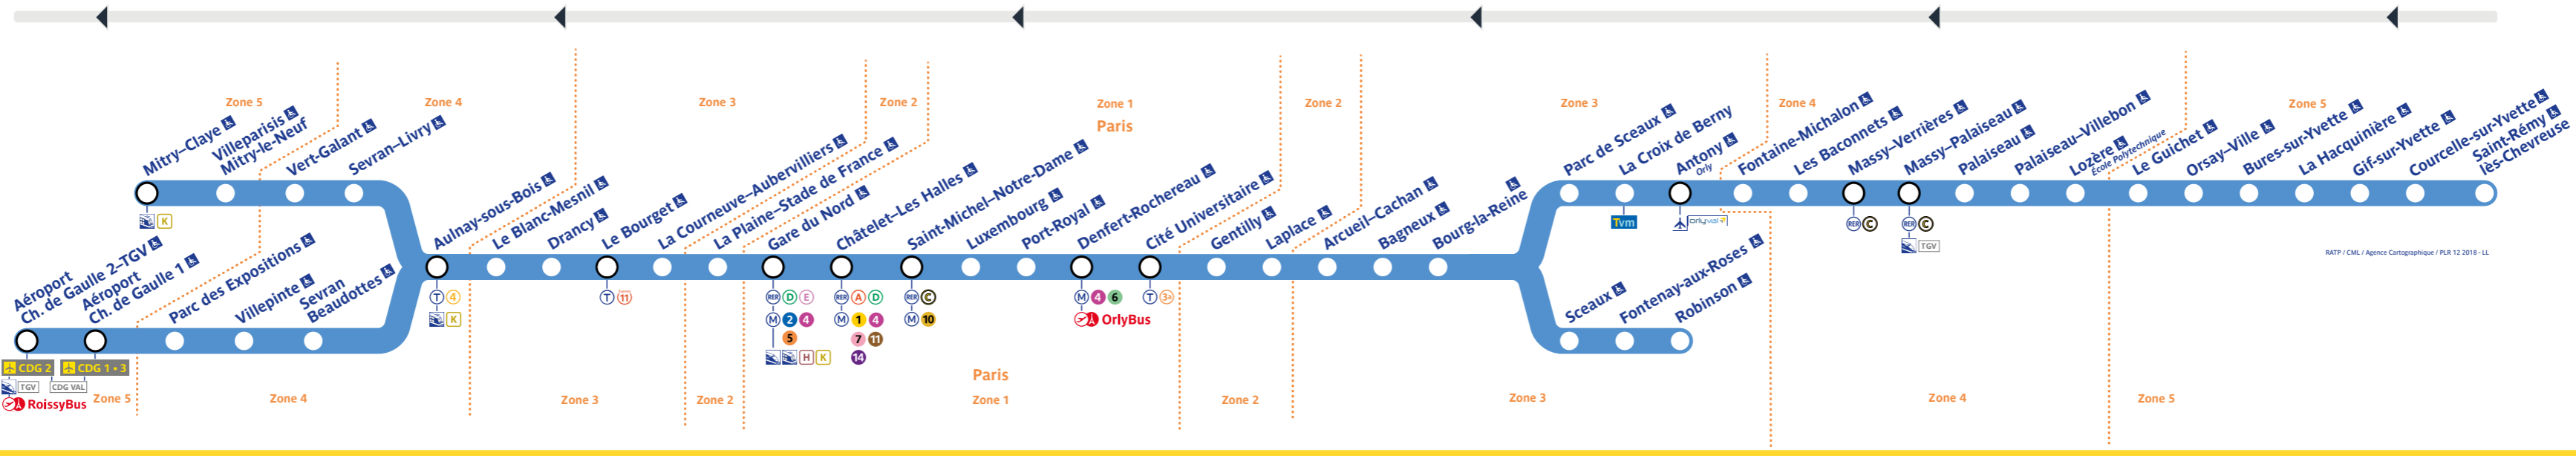

Horaires

Timetable 时间表
Horarios جدول الأوقات

→ Aéroport Ch. de Gaulle 2 - TGV • Mitry-Claye

Travaux du samedi 28 mai 2022

Table of departure times for the RER B line on Saturday, May 28, 2022. Columns represent stations from Robion to Mitry-Claye. Rows show departure times for various lines and directions.

Table of arrival times for the RER B line on Saturday, May 28, 2022. Columns represent stations from Mitry-Claye to Robion. Rows show arrival times for various lines and directions.

Table of frequency and interval data for the RER B line on Saturday, May 28, 2022. Columns represent stations from Robion to Mitry-Claye. Rows show frequency and interval data for various lines and directions.