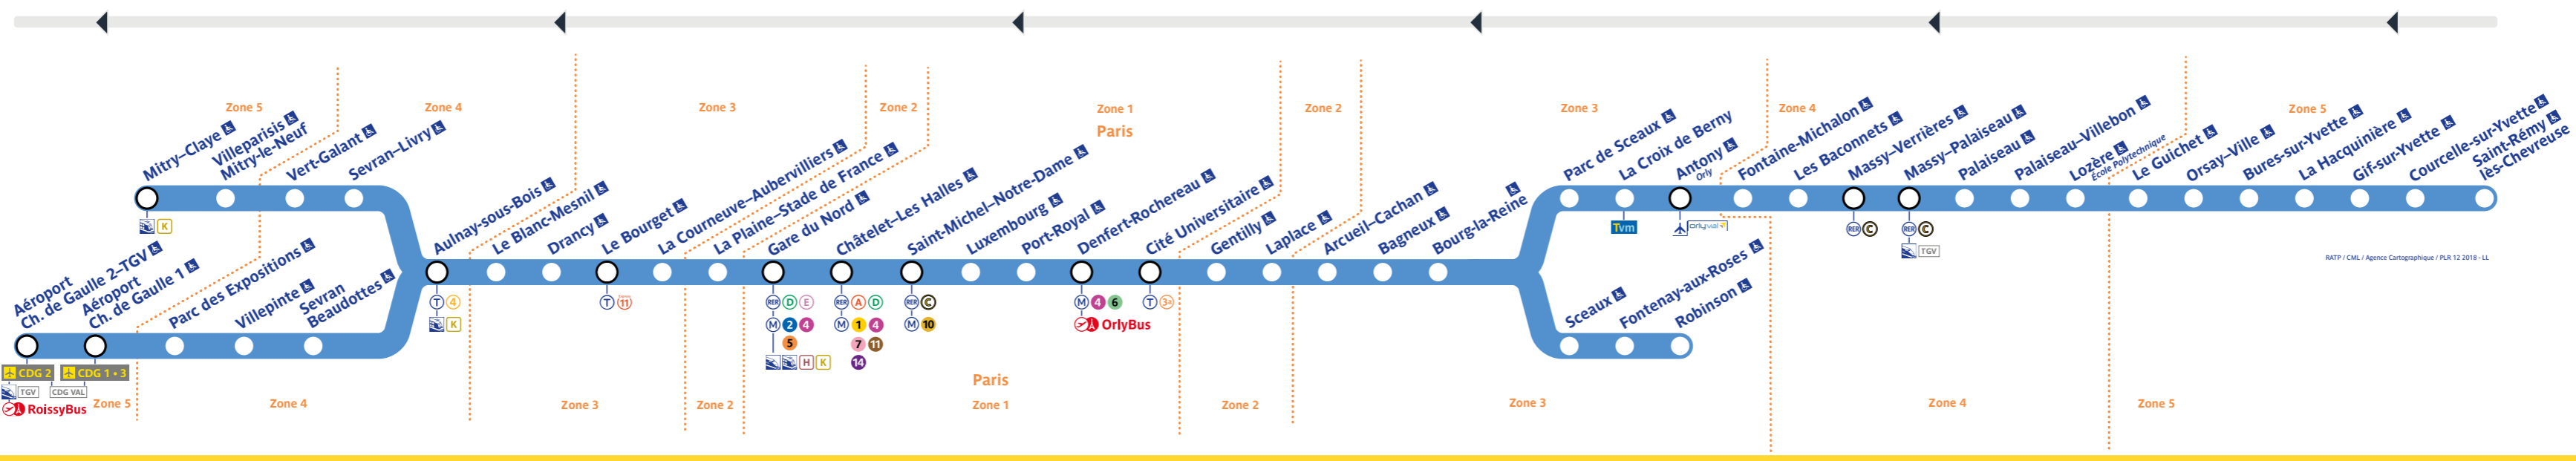

Horaires | Timetable 时间表 | جدول الأوقات

Travaux du samedi 11 juin 2022

Main departure and arrival times table for RER B on Saturday, June 11, 2022. Columns include station names and departure/arrival times in HH:MM format.

Intermediate table with columns for station names and times, likely representing a different set of routes or specific service details.

Final detailed table with columns for station names and times, providing the most granular schedule information.