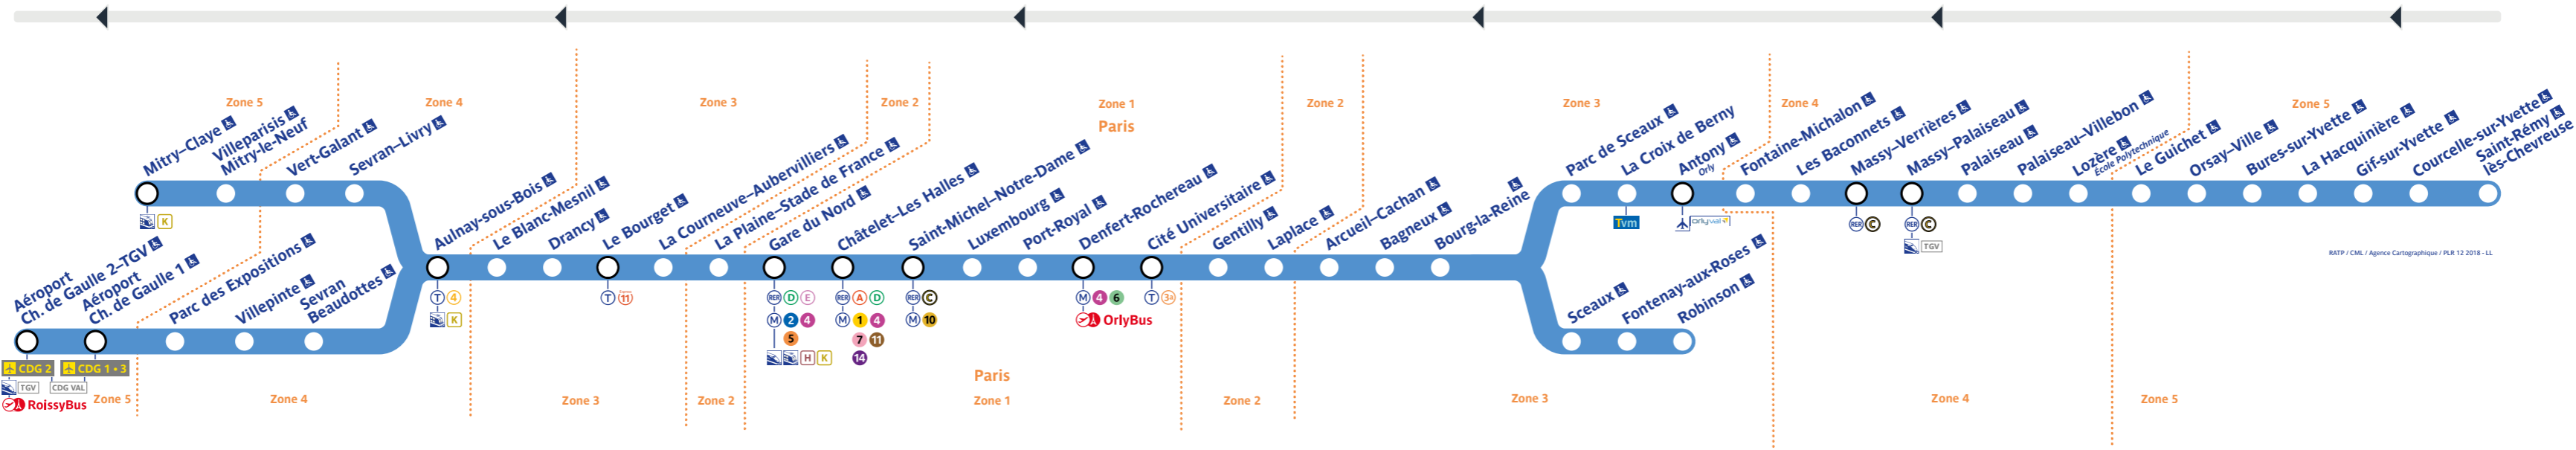

Horaires

Timetable 时间表
Horarios جدول الاوقات

→ Aéroport Ch. de Gaulle 2 - TGV • Mitry-Claye

Travaux de samedi 4 au lundi 6 juin 2022

Main departure and arrival times table for RER B line, covering stations from Robinson to Mitry-Claye. Columns include station names and corresponding times.

Intermediate departure and arrival times table for RER B line, covering stations from Robinson to Mitry-Claye. Columns include station names and corresponding times.

Final departure and arrival times table for RER B line, covering stations from Robinson to Mitry-Claye. Columns include station names and corresponding times.