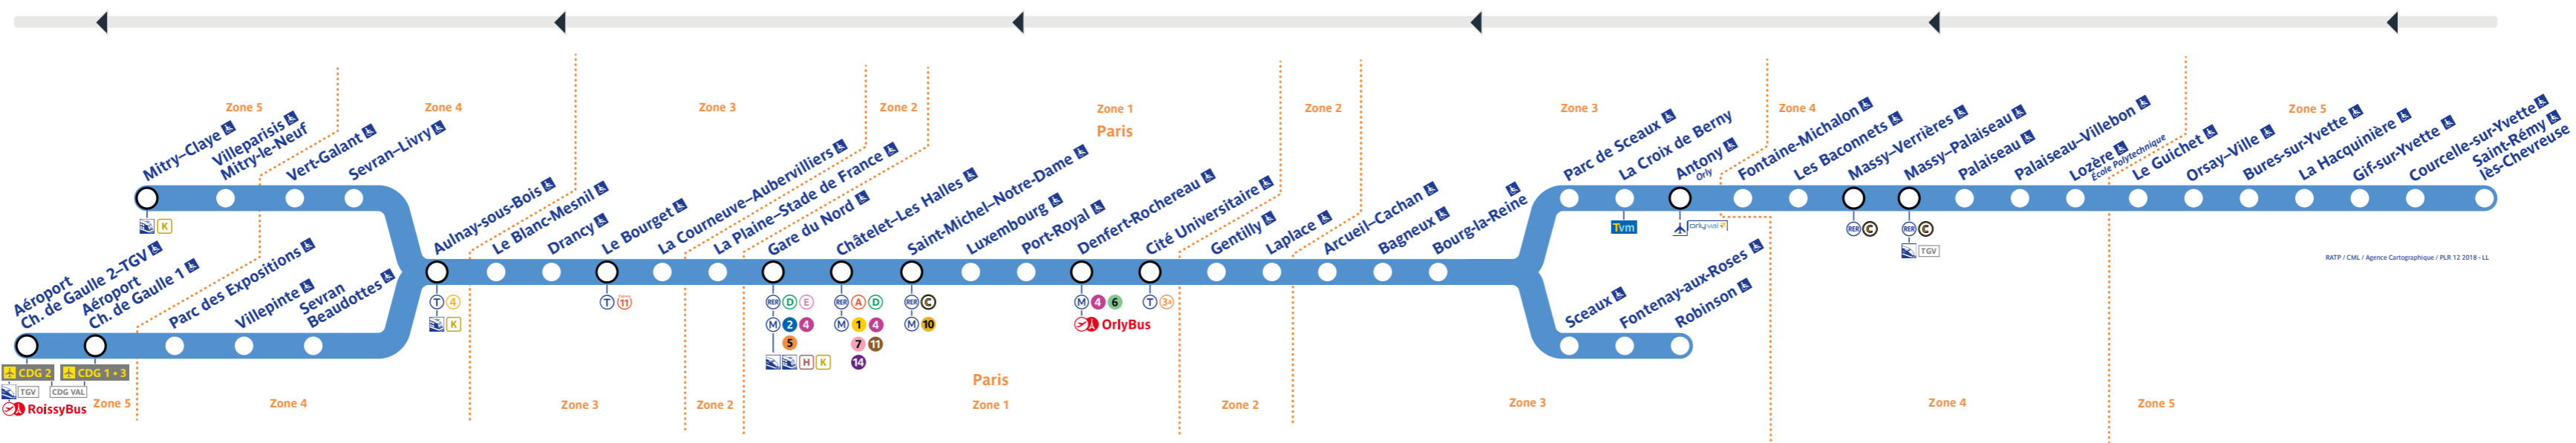

# Horaires

Timetable 时间表  
Horarios جدول الاوقات

## → Aéroport Ch. de Gaulle 2 - TGV • Mitry-Claye

### Travaux du samedi 18 juin 2022

Table of train departure times for Saturday, June 18, 2022. Columns include station names and departure times in HH:MM format.

Table of train arrival times for Saturday, June 18, 2022. Columns include station names and arrival times in HH:MM format.

Table of train departure times for Sunday, June 19, 2022. Columns include station names and departure times in HH:MM format.