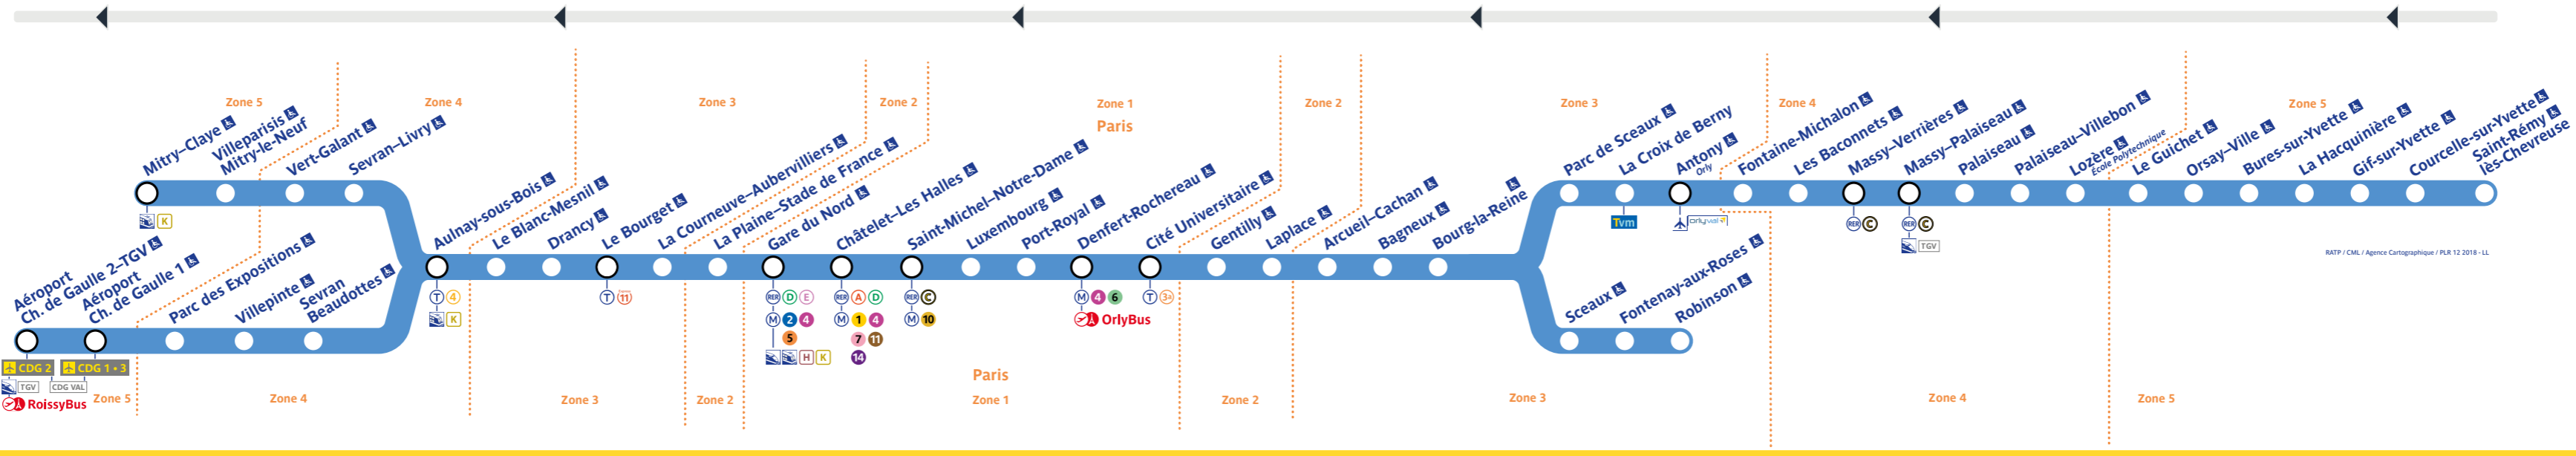

## → Aéroport Ch. de Gaulle 2 - TGV • Mitry-Claye

### Travaux du dimanche 26 juin 2022

Table of departure times for RER B on Sunday, June 26, 2022. Columns represent stations from Robinson to Mitry-Claye. Rows show departure times for various lines and directions.

Table of arrival times for RER B on Sunday, June 26, 2022. Columns represent stations from Mitry-Claye to Robinson. Rows show arrival times for various lines and directions.

Table of departure times for RER B on Monday, June 27, 2022. Columns represent stations from Robinson to Mitry-Claye. Rows show departure times for various lines and directions.