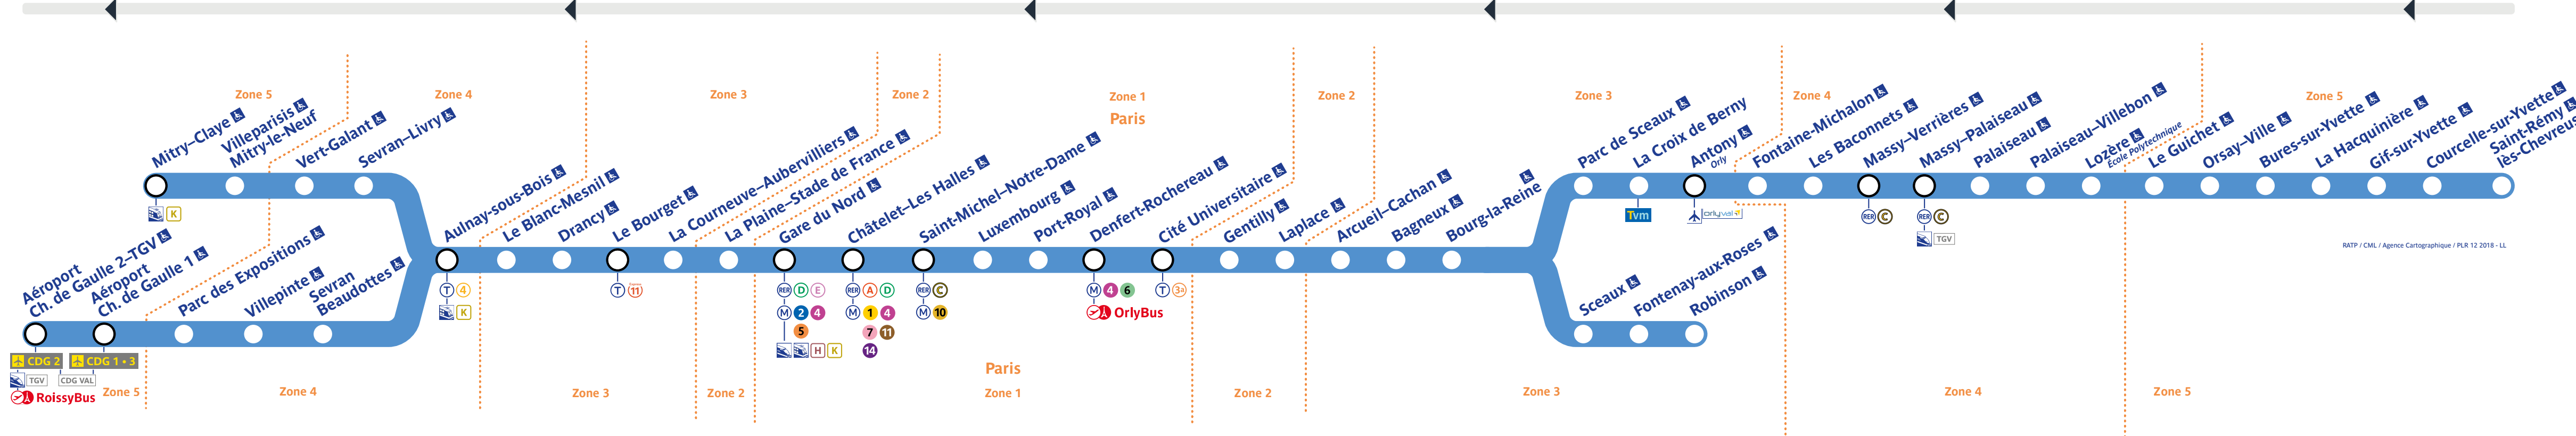

Horaires

Timetable 时间表
Horarios جدول الأوقات

→ Aéroport Ch. de Gaulle 2 - TGV • Mitry-Claye

Travaux du samedi 13 au dimanche 14 août 2022

Table with columns for station names and rows for various train lines (R, S, N, etc.) showing departure times during the weekend.

Table with columns for station names and rows for various train lines (R, S, N, etc.) showing departure times during the weekend.

Table with columns for station names and rows for various train lines (R, S, N, etc.) showing departure times during the weekend.

Table with columns for station names and rows for various train lines (R, S, N, etc.) showing departure times during the weekend.