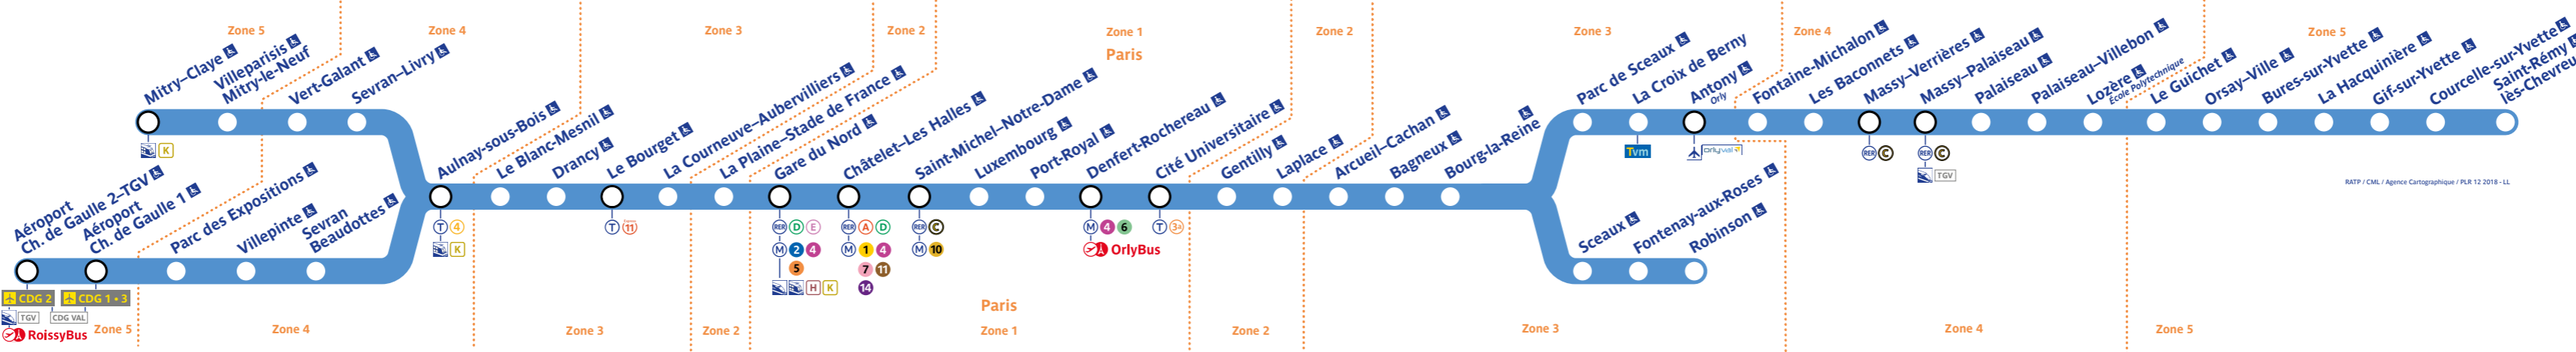

## → Robinson • St-Rémy-lès-Chevreuse

### Travaux de samedi 3 septembre 2022

Table with 10 columns (STATION, STIC, STOC, STOM, STOD, STOS, STAS, STAX, STAY, STAZ, STAS, STAX, STAY, STAZ) and rows for various stations including Miry-Caye, Villepatisse-Miry-de-Neuf, Vert-Galant, etc.

Table with 10 columns (STATION, STIC, STOC, STOM, STOD, STOS, STAS, STAX, STAY, STAZ, STAS, STAX, STAY, STAZ) and rows for various stations including Miry-Caye, Villepatisse-Miry-de-Neuf, Vert-Galant, etc.