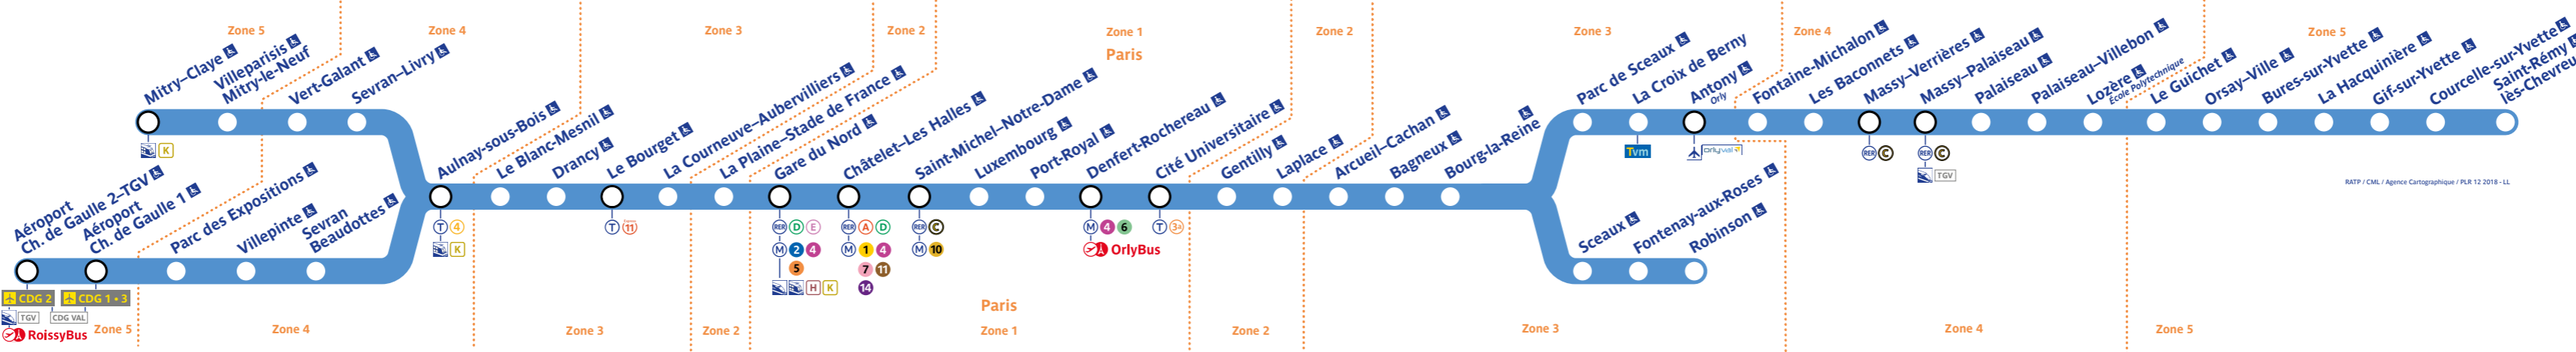

Horaires

Timetable 时间表
Horarios 时间表
جدول الاوقات

→ Robinson • St-Rémy-lès-Chevreuse

Travaux du dimanche 11 septembre 2022

Table with columns for station names and departure times for various lines (MIRY, STOC, FLOM, etc.).

Table with columns for station names and departure times for various lines (MIRY, STOC, FLOM, etc.).

Table with columns for station names and departure times for various lines (MIRY, STOC, FLOM, etc.).