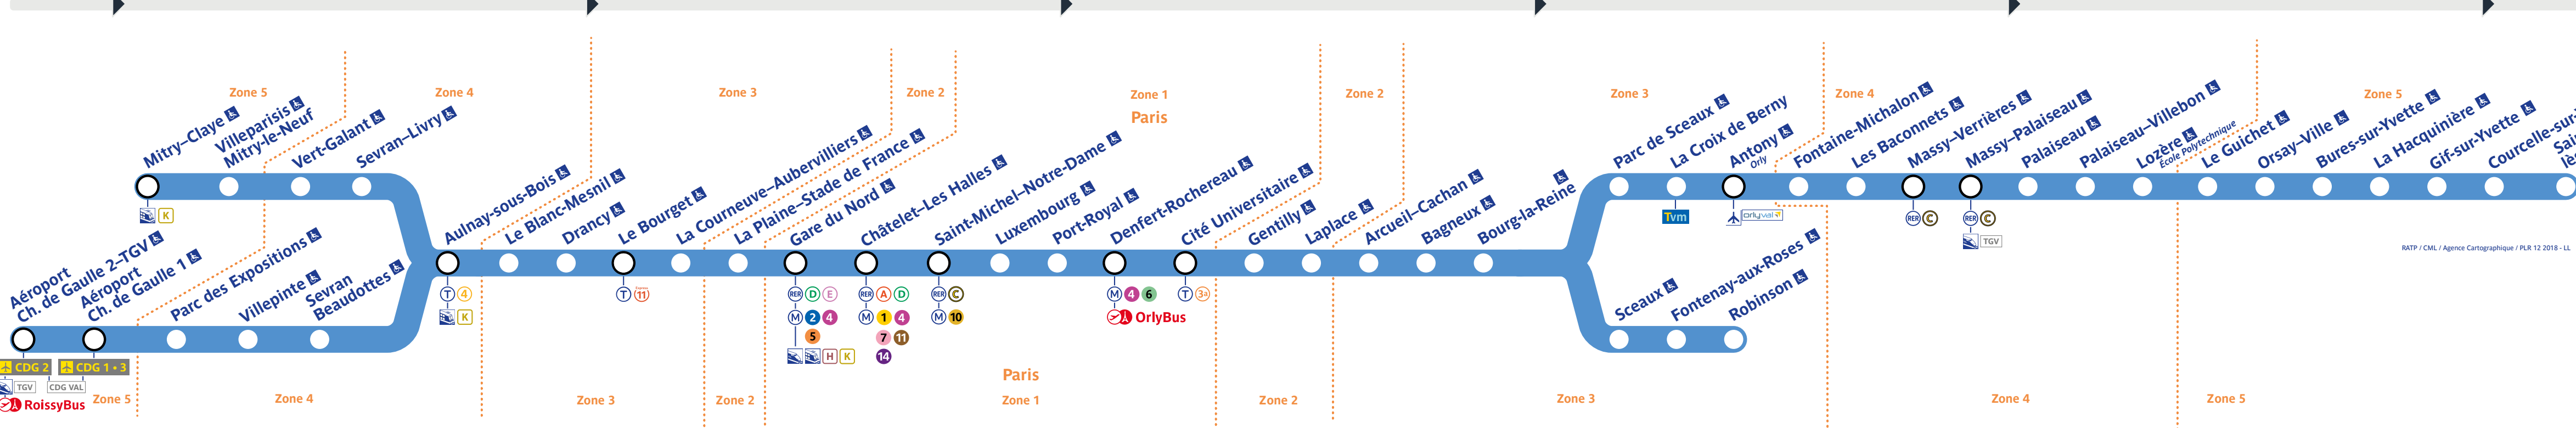

Robinson - St-Rémy-lès-Chevreuse

Travaux du vendredi 2 septembre 2022

Table of train departure and arrival times for various stations on RER B, including Robinson, Paris, and St-Rémy-lès-Chevreuse.

Table of train departure and arrival times for various stations on RER B, including Robinson, Paris, and St-Rémy-lès-Chevreuse.

Table of train departure and arrival times for various stations on RER B, including Robinson, Paris, and St-Rémy-lès-Chevreuse.