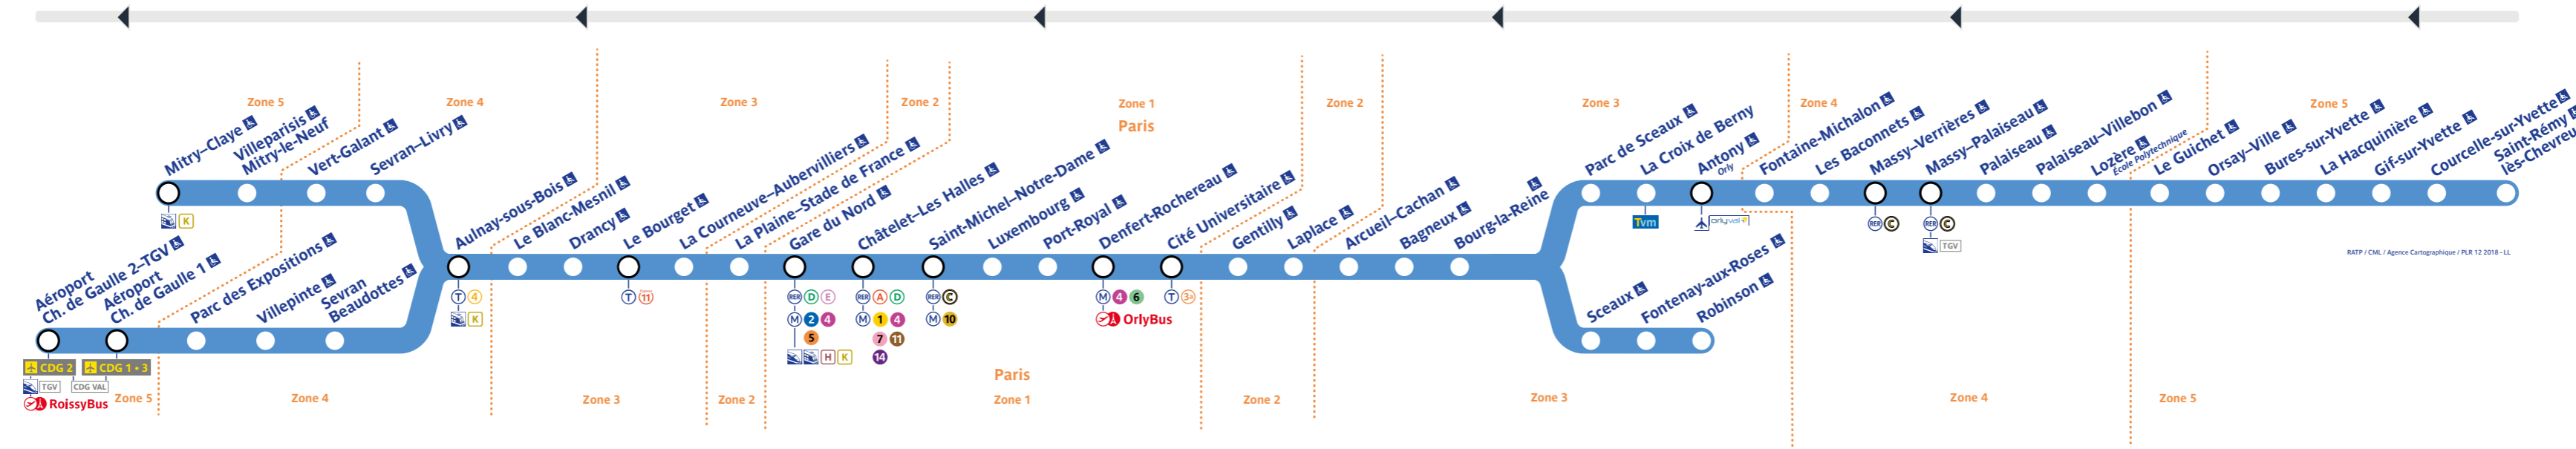

Horaires

Timetable 时间表
Horarios 时间表
جدول الاوقات

→ Aéroport Ch. de Gaulle 2 - TGV • Mitry-Claye

Travaux de dimanche 4 septembre 2022

Table of train departure times for the RER B line on Sunday, September 4, 2022. The table is organized by station and includes columns for departure times in minutes past the hour. It covers the entire route from Robinsion to Mitry-Claye.

Table of train arrival times for the RER B line on Sunday, September 4, 2022. The table is organized by station and includes columns for arrival times in minutes past the hour. It covers the entire route from Robinsion to Mitry-Claye.

Table of train frequency and interval times for the RER B line on Sunday, September 4, 2022. The table is organized by station and includes columns for frequency and interval times in minutes.