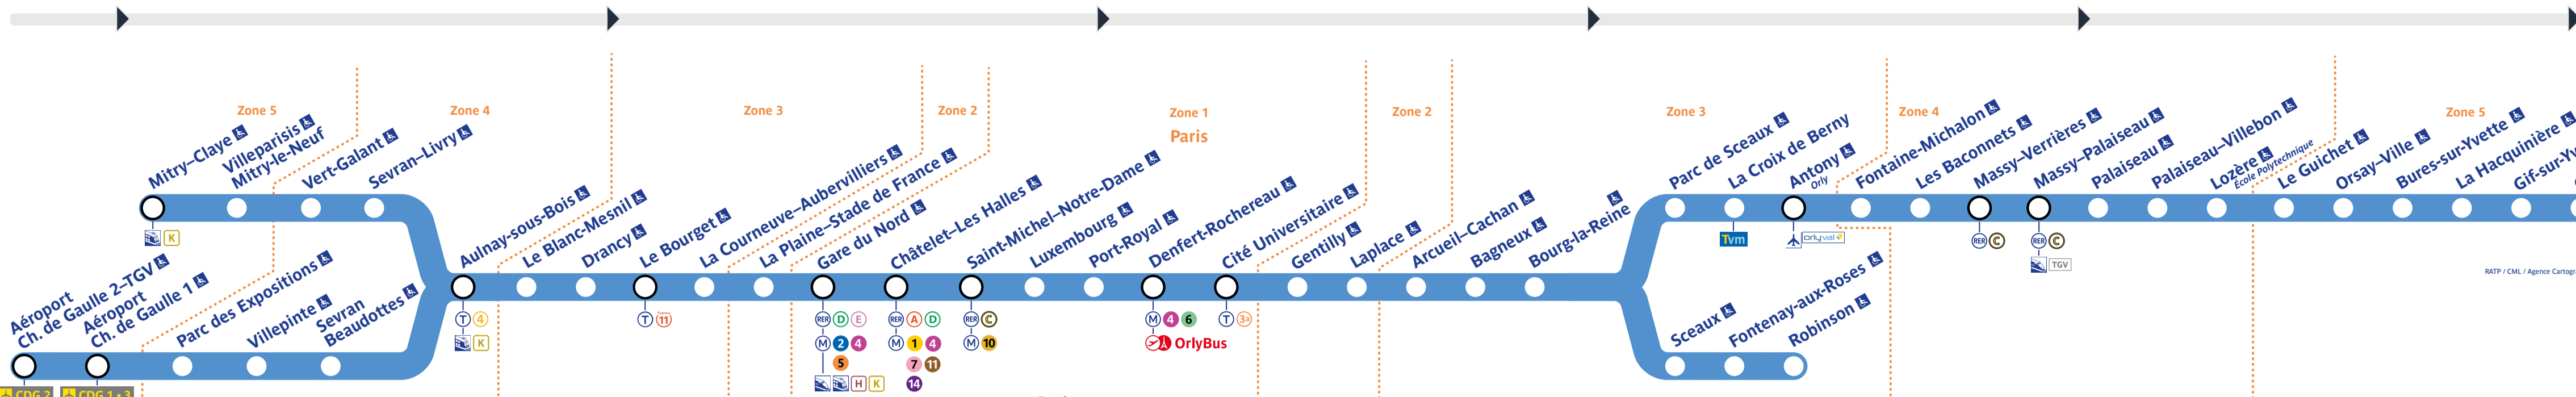

Horaires

Timetable 时间表
Horarios 时间表
جدول الأوقات 时间表

Robinson St-Rémy-lès-Chevreuse

Travaux du vendredi 11 au dimanche 13 novembre 2022

Table with 10 columns (RER, GOND, GOND, GOND, GOND, GOND, GOND, GOND, GOND, GOND) and 10 rows of station names including Miry-Claire, Villepreux, Vert-Galant, etc.

Table with 10 columns (RER, GOND, GOND, GOND, GOND, GOND, GOND, GOND, GOND, GOND) and 10 rows of station names including Miry-Claire, Villepreux, Vert-Galant, etc.

Table with 10 columns (RER, GOND, GOND, GOND, GOND, GOND, GOND, GOND, GOND, GOND) and 10 rows of station names including Miry-Claire, Villepreux, Vert-Galant, etc.

Table with 10 columns (RER, GOND, GOND, GOND, GOND, GOND, GOND, GOND, GOND, GOND) and 10 rows of station names including Miry-Claire, Villepreux, Vert-Galant, etc.