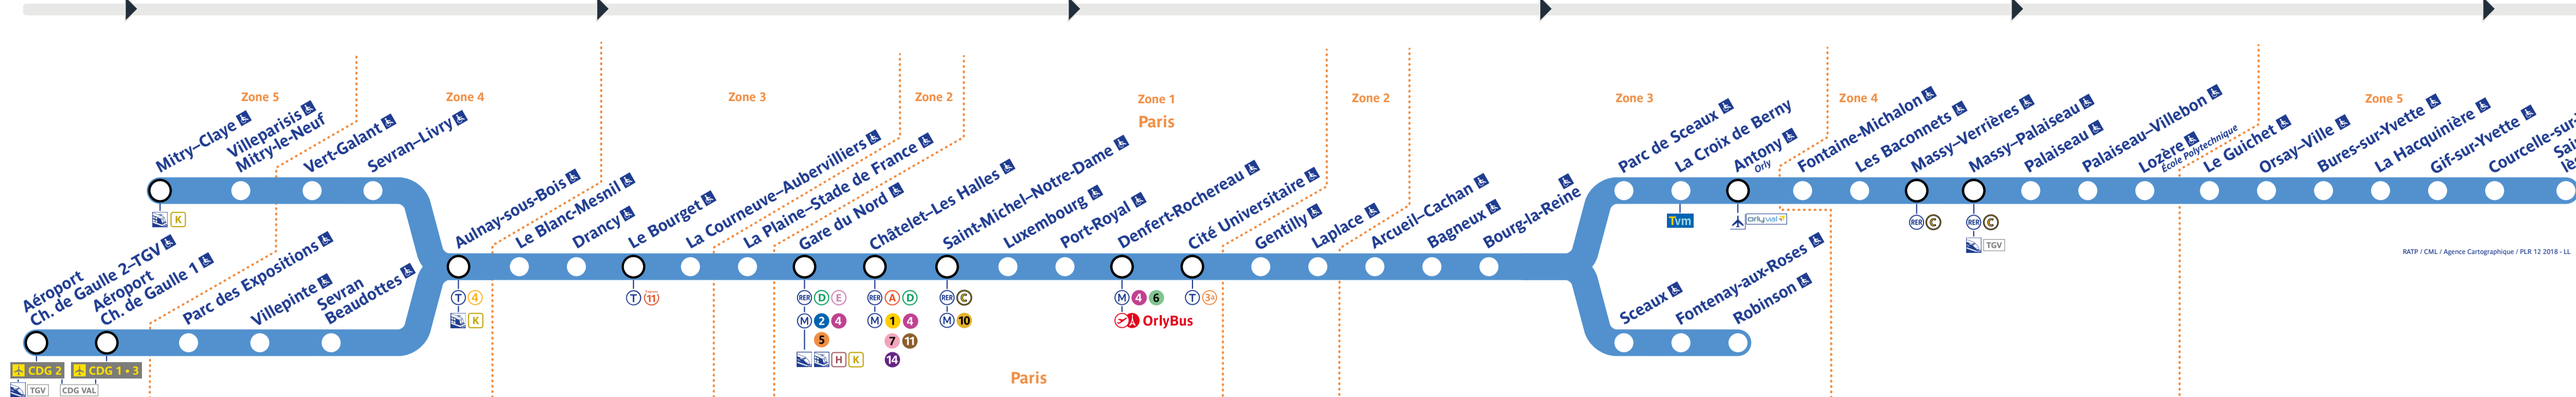

Robinson - St-Rémy-lès-Chevreuse

Travaux du lundi 28 novembre au jeudi 1er décembre 2022

Table of train departure and arrival times for various stations during the construction period from November 28 to December 1, 2022.

Table of train departure and arrival times for various stations during the construction period from November 28 to December 1, 2022.

Table of train departure and arrival times for various stations during the construction period from November 28 to December 1, 2022.

Table of train departure and arrival times for various stations during the construction period from November 28 to December 1, 2022.