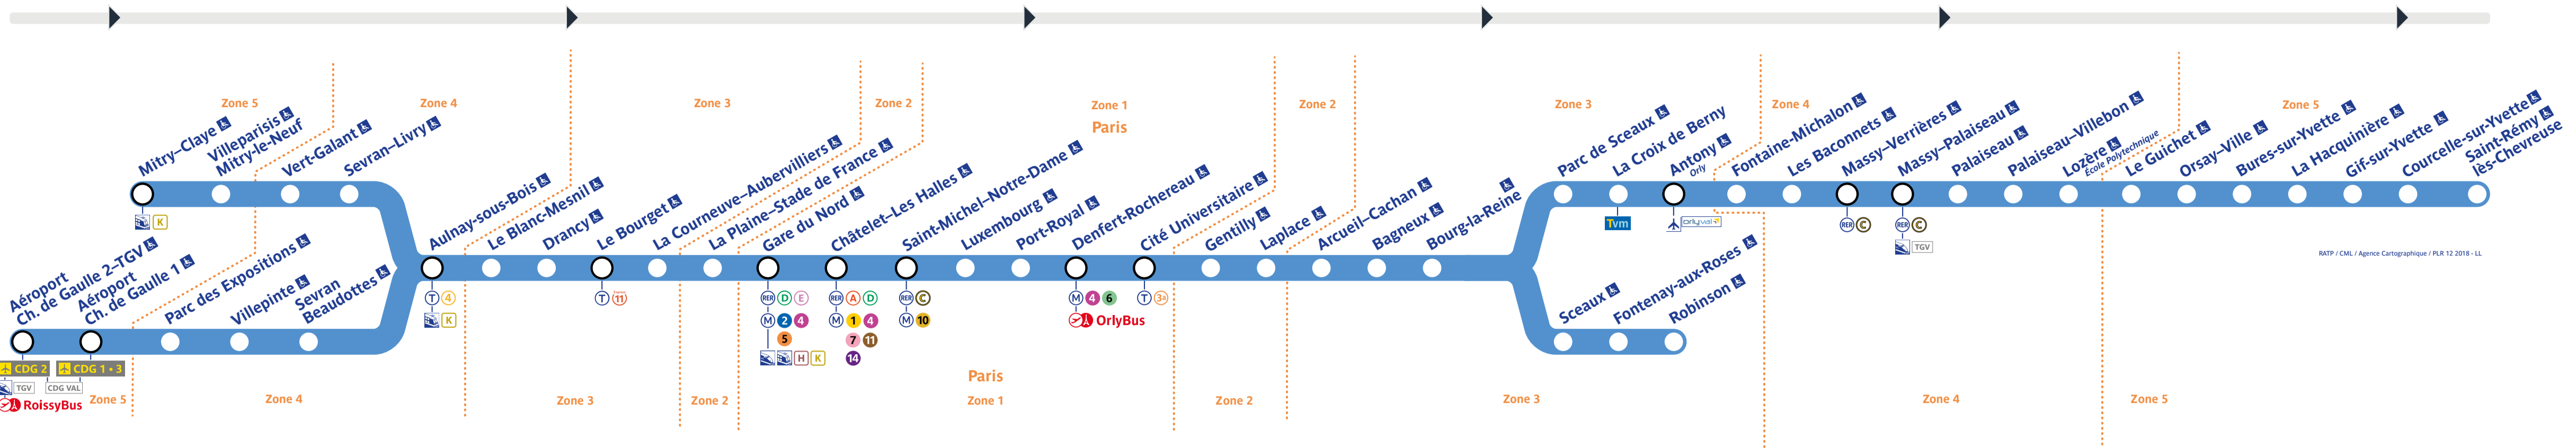

Horaires

Timetable 时间表
Horarios جدول الأوقات

→ Robinson • St-Rémy-lès-Chevreuse

Info trafic

Retrouvez les horaires en scannant ce QR Code

Le jeudi 10 novembre 2022

Table with 10 columns (directions) and 100+ rows (stations) showing departure times for the RER B line on Thursday, November 10, 2022.

Table with 10 columns (directions) and 100+ rows (stations) showing arrival times for the RER B line on Thursday, November 10, 2022.