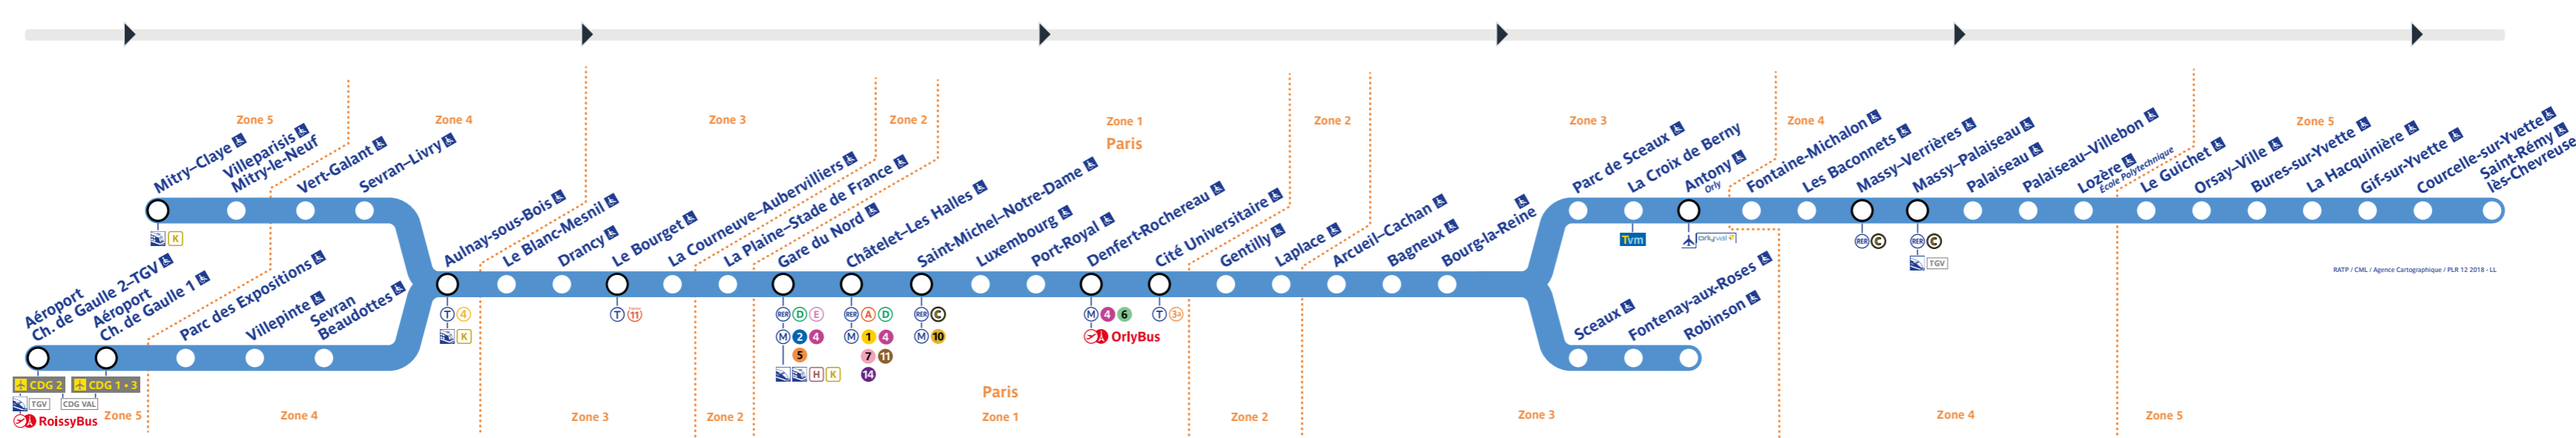

## Robinson · St-Rémy-lès-Chevreuse

Retrouvez les horaires en scannant ce QR Code

### Travaux de dimanche 1er janvier 2023

04h17

07h44

23h35

Table of departure times for the RER B line on Sunday, January 1st, 2023. The table lists 65 stations and provides specific departure times in minutes past the hour.

Table of arrival times for the RER B line on Sunday, January 1st, 2023. The table lists 65 stations and provides specific arrival times in minutes past the hour.

Table of train numbers for the RER B line on Sunday, January 1st, 2023. The table lists 65 stations and provides the corresponding train number for each stop.