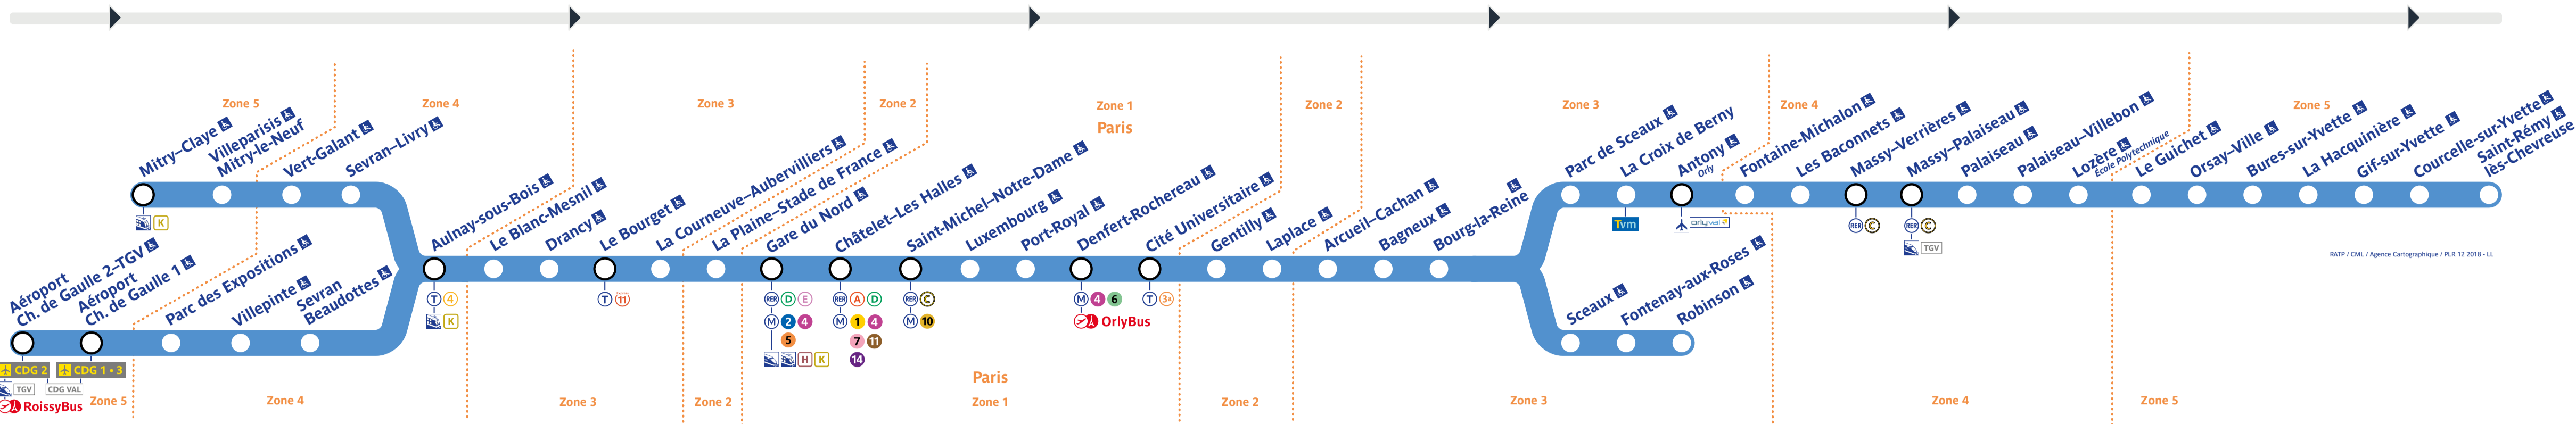

Horaires

Timetable 时间表
Horarios 时间表
جدول الأوقات

Robinson • St-Rémy-lès-Chevreuse

Retrouvez les horaires en scannant ce QR Code

B

Travaux du mardi 27 au vendredi 30 décembre 2022

Table of train schedules for the period Dec 27-30, 2022. Columns include station names, departure times, and arrival times. The table is organized by line and direction.

Table of train schedules for the period Dec 31, 2022, and Jan 1, 2023. Columns include station names, departure times, and arrival times. The table is organized by line and direction.

Table of train schedules for the period Jan 2-4, 2023. Columns include station names, departure times, and arrival times. The table is organized by line and direction.

Table of train schedules for the period Jan 5-7, 2023. Columns include station names, departure times, and arrival times. The table is organized by line and direction.