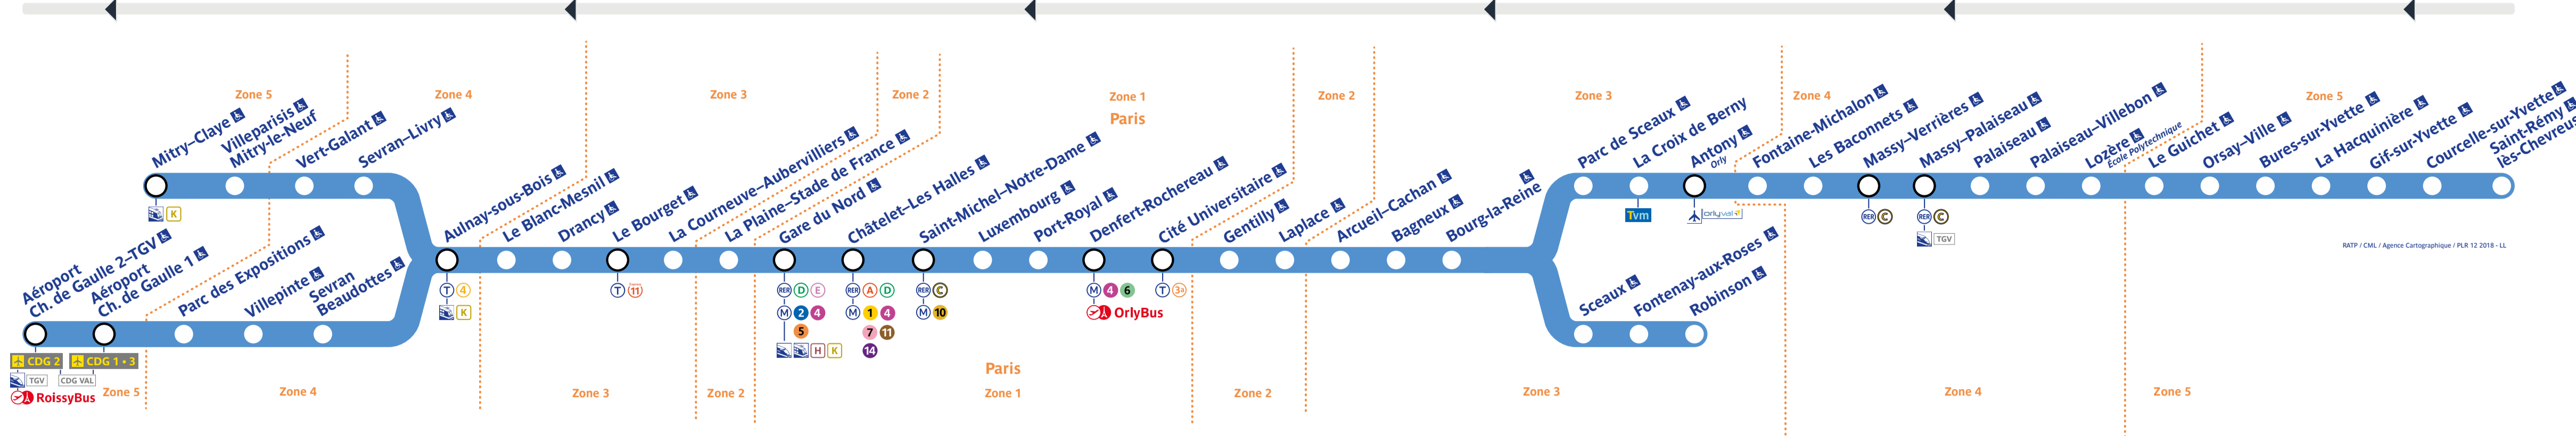

Retrouvez les horaires en scannant ce QR Code

Travaux du vendredi 30 décembre 2022

Table of train schedules for Friday, December 30, 2022, showing departure and arrival times for various stations.

Table of train schedules for Friday, December 30, 2022, showing departure and arrival times for various stations.

Table of train schedules for Friday, December 30, 2022, showing departure and arrival times for various stations.

Table of train schedules for Friday, December 30, 2022, showing departure and arrival times for various stations.