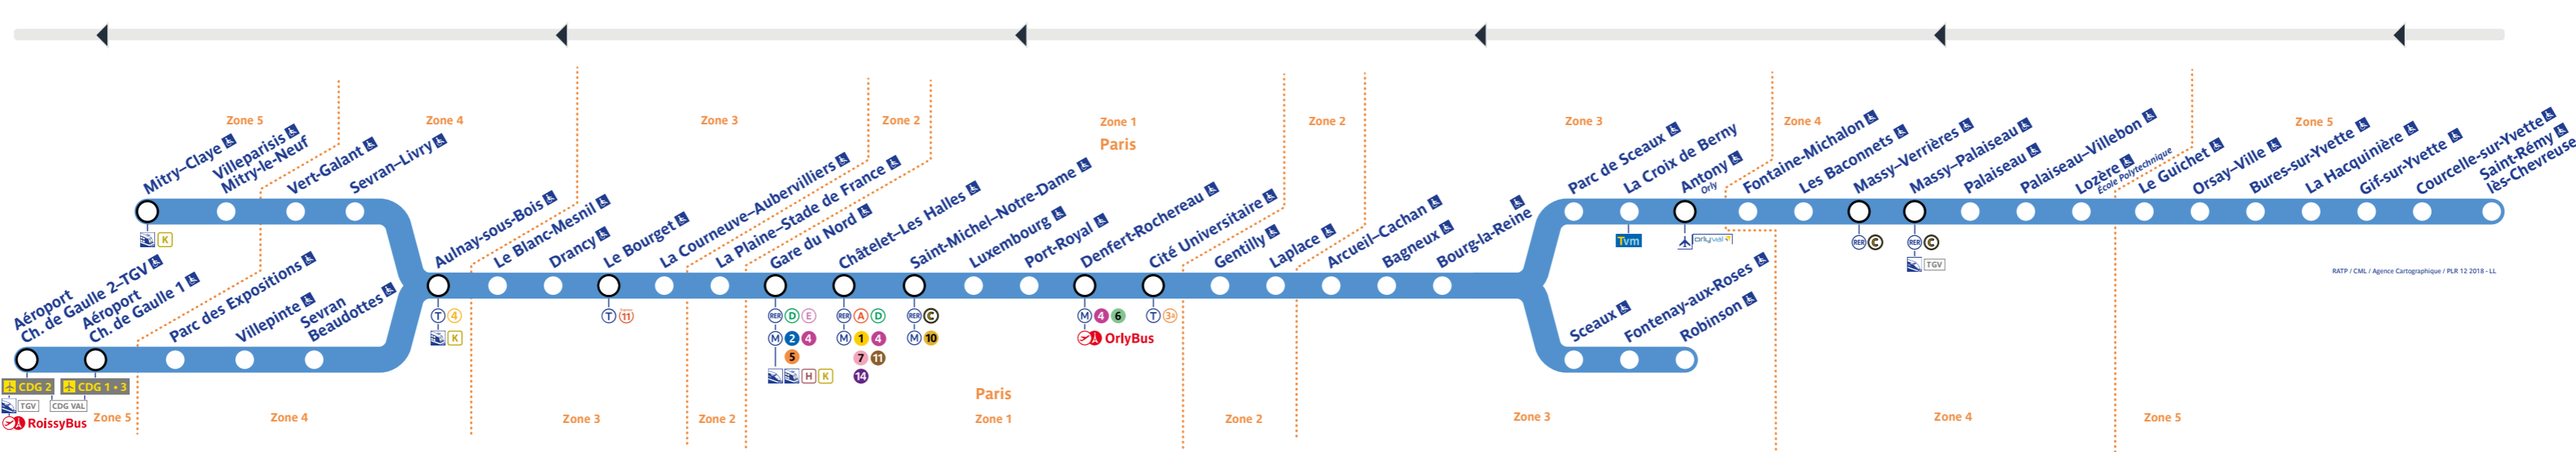

B

Horaires

Timetable 时间表 时间表 时间表 时间表

Aéroport Ch. de Gaulle 2 - TGV • Mityr-Claye

Retrouvez les horaires en scannant ce QR Code

B

Travaux de samedi 31 décembre 2022

Table of train departure and arrival times for RER B on Saturday, December 31, 2022. Columns include station names and time slots.

Table of train departure and arrival times for RER B on Sunday, January 1, 2023. Columns include station names and time slots.

Table of train departure and arrival times for RER B on Monday, January 2, 2023. Columns include station names and time slots.