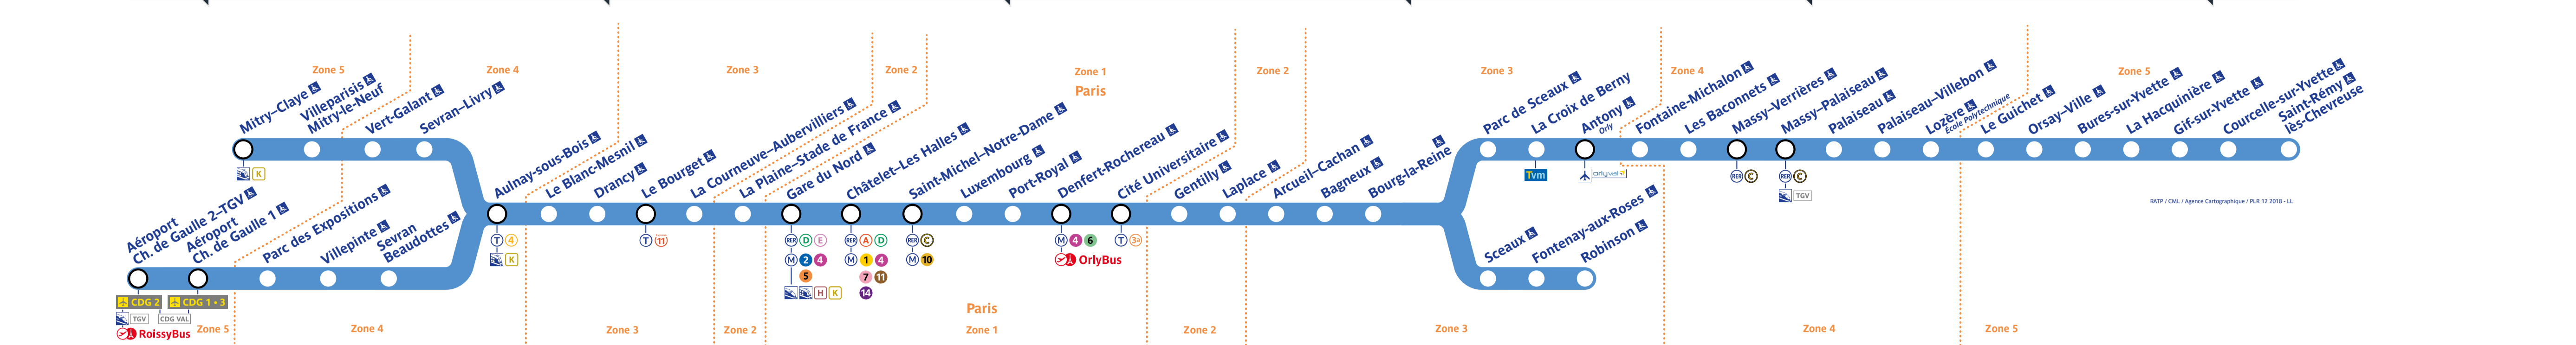

Aéroport Ch. de Gaule 2 - TGV • Mityr-Claye

Retrouvez les horaires en scannant ce QR Code

Travaux du vendredi 6 janvier 2023

Table with 2 columns: Direction (Rambouillet, Fontaine-aux-Roses) and a grid of departure/arrival times for various stations.

Table with 2 columns: Direction (Suresnes, Fontaine-aux-Roses) and a grid of departure/arrival times for various stations.

Table with 2 columns: Direction (Suresnes, Rambouillet) and a grid of departure/arrival times for various stations.